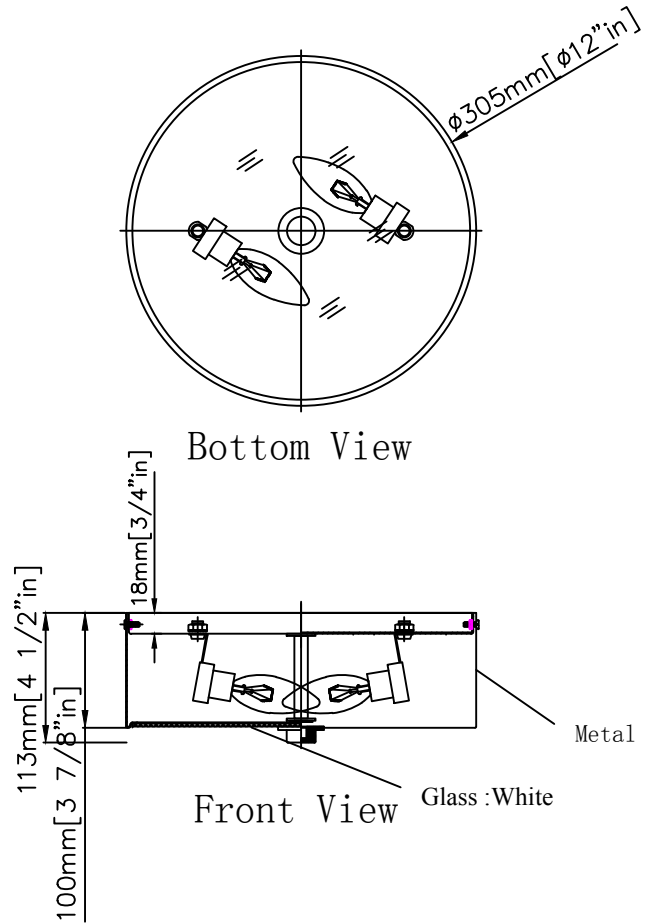

Finish:
 Colorway: Vintage Gold
 Glass :White
 Type of Bulb:E12
 Number of Bulb:2PCS

FACTORY	20
ITEM NO.	LD6022
DRAFTER	
DATE	2017/09/30

Model#:	LD6022	Chain/Rod/Cord Included (INCH)	
Number of Tiers:	1	Chain/Rod/Cord finish:	
Fixture Material:	Metal & White	Chain/Rod/Cord item#:	
Shades Included:	No	Wire Included (INCH):	11"
Shade Material:	N/A	Wire color:	Gold
Shade Color:	N/A	Assembly required	Yes
Shade Shape:	N/A	Light Bulbs:	2
Shade Height:	N/A	Bulb Type:	E12
Shade Width:	N/A	Bulb Wattage:	40W
Shade Length:	N/A	Max Wattage :	80W
		Voltage :	110-125V
Hanging Device:		Finish:	Vintage Gold&White
Adjustable:		Hardware Finish:	Vintage Gold
Minimum Hanging Height:		Hardware Material:	Metal
Maximum Hanging Height:		Crystal Trim:	N/A
Length (in.)		Crystal Color :	N/A
Width / Diameter (in.)	12"	UL & ULc Standard :	Yes
Height (in.)	4.5"	Product Weight:	4
Inside Fixture Length (in.)		Hanging Weight (Frame Only)	
Inside Fixture Width/Diameter(in.)		Hanging Weight W/Crystal	N/A
Inside Fixture Height (in.)		Shipment type :	Small Parcel
Canopy:	Yes	Number of Boxes :	1
Canopy Height:	0.75"	Box 1 Length :	14.5
		Box 1 Width :	14.5
		Box 1 Height :	8
		Box 1 Weight :	5.5
Canopy Width:	11.75"	Box 2 Length :	
		Box 2 Width :	
Canopy Length:		Box 2 Height :	
		Box 2 Weight :	