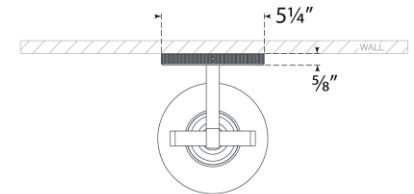

TEAR SHEET

Larkin Medium Conical Bracketed Sconce

Item # IKF 2450PN-CG

Designer: Ian K. Fowler

Height: 17.75"

Width: 5.5"

Extension: 7"

Backplate: 5.25" Round

Finishes: BZ, HAB, PN

Glass Options: CG

Socket: Dedicated LED

Wattage: 10w (1200lm)

Weight: 5 Pounds

Note: UL Only

Top View

Side View