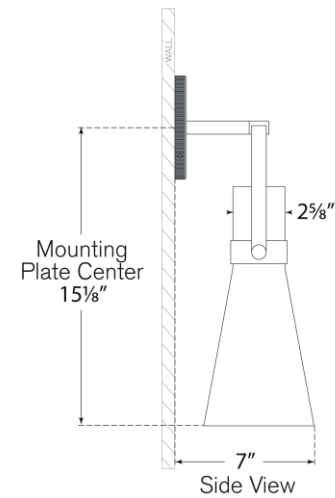

TEAR SHEET

Larkin Medium Conical Bracketed Sconce

Item # IKF 2450PN-CG

Designer: Ian K. Fowler

Height: 17.75"

Width: 5.5"

Extension: 7"

Backplate: 5.25" Round

Finishes: BZ, HAB, PN

Glass Options: CG

Socket: Dedicated LED

Wattage: 10w (1200lm)

Weight: 5 Pounds

Note: UL Only

Top View

Side View

Front View