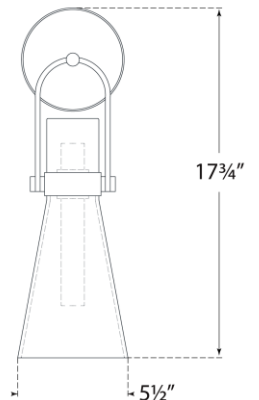

TEAR SHEET

Larkin Medium Conical Bracketed Sconce

Item # IKF 2450PN-CG

Designer: Ian K. Fowler

Height: 17.75"

Width: 5.5"

Extension: 7"

Backplate: 5.25" Round

Finishes: BZ, HAB, PN

Glass Options: CG

Socket: Dedicated LED

Wattage: 10w (1200lm)

Weight: 5 Pounds

Note: UL Only

Top View

Side View