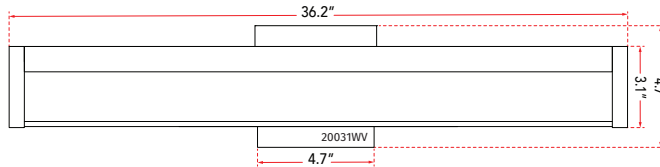

ABRA MODEL **20031WV-CH**  
 FAMILY NAME **Dazzle**

**36" MBear Miter Glass and Crystal Vanity with High Output Dimmable LED**  
 UPC **00858083007245**

Side Elevation

FIXTURE MATERIAL				FIXTURE DIMENSIONS IN INCHES										
Frame Material	Finishes Available	Diffuser Type	Diffuser Finish	Diameter	Height	o.a.h	Width	Length	Ext	Weight	ADA	Location	Rating	Compliance
Metal	CH-Chrome	Glass	Clear		3.1	4.7		36.2	3.6	10	Compliant	Wall Mount only	Damp Location	cETLus
LAMPING										Compatible Dimmers		Junction Box Type		SUPPLIED
Lamp Type	Lamp qty	Wattage	Max Wattage	Base	Kelvin	CRI	Initial Lumen's	Delivered Lumen's	Voltage	ELV		Standard 4 x 4 Octagon Box		Crystal Beads
LED	1	28w	28w	Solid State Module	3000k	90+	2380	1666 estimated	120v	SPECIAL NOTES				