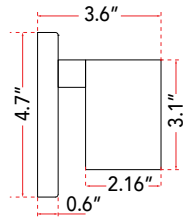

ABRA MODEL **20031WV-CH**  
 FAMILY NAME **Dazzle**

**36" MBear Miter Glass and Crystal Vanity with High Output Dimmable LED**  
 UPC **00858083007245**

Side Elevation

FIXTURE MATERIAL				FIXTURE DIMENSIONS IN INCHES										
Frame Material	Finishes Available	Diffuser Type	Diffuser Finish	Diameter	Height	o.a.h	Width	Length	Ext	Weight	ADA	Location	Rating	Compliance
Metal	CH-Chrome	Glass	Clear		3.1	4.7		36.2	3.6	10	Compliant	Wall Mount only	Damp Location	cETLus
LAMPING										Compatible Dimmers		Junction Box Type		SUPPLIED
Lamp Type	Lamp qty	Wattage	Max Wattage	Base	Kelvin	CRI	Initial Lumen's	Delivered Lumen's	Voltage	ELV		Standard 4 x 4 Octagon Box		Crystal Beads
LED	1	28w	28w	Solid State Module	3000k	90+	2380	1666 estimated	120v	SPECIAL NOTES				