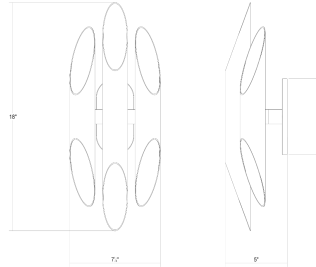

Project:

Chimes Triple Sconce Spec Sheet

SKU: 2043.38 Learn more at:
<https://sonnemanlight.com/chimes-sconce>

Description: Unified and balanced, Chimes sconces and the complementary chandelier offer an elegant decorative rhythm of angular slashed LED-illuminated tubes composed to maximize the optical effects of metal finishes and light.

Type #:

Dimensions

Height: 18
Length: 7.25

Electrical Specs

Bulb(s) Included?: Yes
Bulb 1 Type: Integral LED
Bulb Quantity: 6
Input Voltage: 100-277VAC
Wattage: 11
Initial Lumens: 1210
Delivered Lumens: 670
Color Temperature: 3000K
CRI: 90
Power Supply Type: Driver
Power Supply Quantity: 1
Power Supply Location: Outlet Box
Dimming Type: TRIAC/ELV/0-10V