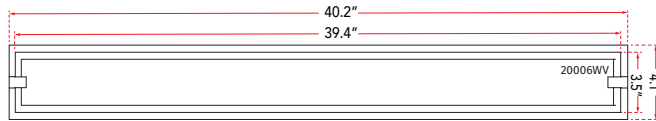

ABRA MODEL **20006WV-CH**

**Flat Panel Water Glass LED Vanity**

FAMILY NAME **Blaze**

UPC **00810035190030**

FIXTURE MATERIAL				FIXTURE DIMENSIONS IN INCHES										
Frame Material	Finishes Available	Diffuser Type	Diffuser Finish	Diameter	Height	o.a.h	Width	Length	Ext	Weight	ADA	Location	Rating	Compliance
Steel	CH-Chrome BN-Brushed Nickel	Glass	Water		3.5	4.1		40.2	2.4	23	Compliant	Wall Mount only	Damp Location	cETLus T-24
LAMPING										Compatible Dimmers	Junction Box Type	SUPPLIED		
Lamp Type	Lamp qty	Wattage	Max Wattage	Base	Kelvin	CRI	Initial Lumen's	Delivered Lumen's	Voltage	Most Dimmers	Standard 4 x 4 Octagon Box			
LED	1	48w	48w	Solid State Module	3000k	90+	4080	2856 estimated	120v	SPECIAL NOTES				