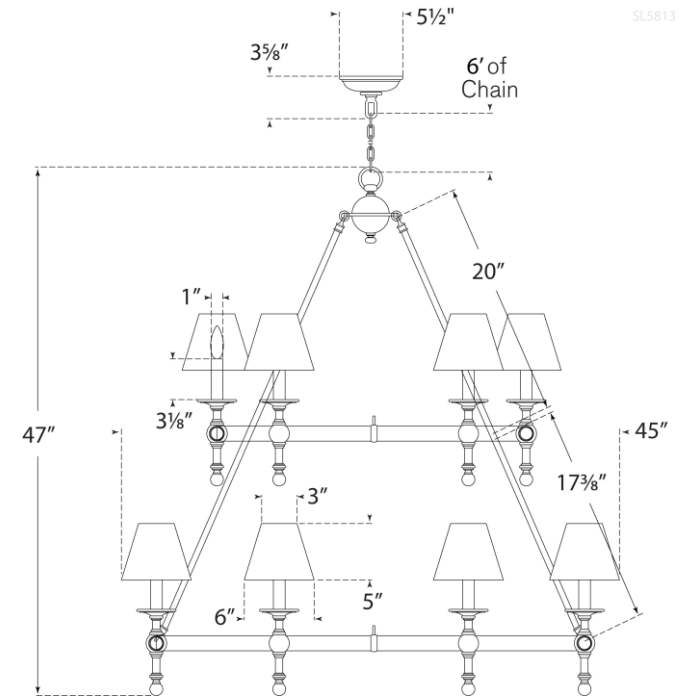

TEAR SHEET

Classic Two-Tier Ring Chandelier

Item # SL 5813PN-L

Designer: Chapman & Myers

Fixture Height: 47"

Width: 45"

Canopy: 5.5" Round

Finishes: AN, BZ, HAB, PN

Shade Treatments: L, NP

Shade Details: 3" x 6" x 5"

Socket: 9 - E12 Candelabra

Wattage: 9 - 40 B11

Weight: 30 Pounds

©EFC DESIGNS

SL5813