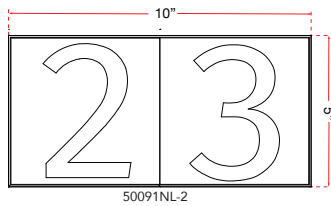

ABRA MODEL **50091NL-MB**

Double box number light with photocell with Two three or Four Number

FAMILY NAME **Numero**

UPC 00810035191150

FIXTURE MATERIAL				FIXTURE DIMENSIONS IN INCHES										
Frame Material	Finishes Available	Diffuser Type	Diffuser Finish	Diameter	Height	o.a.h	Width	Length	Ext	Weight	ADA	Location	Rating	Compliance
Steel	MB-Matte Black	Acrylic	White		5	5	10		2.16		Compliant	Wall Mount only	Wet Location	cETLus
LAMPING										Compatible Dimmers	Junction Box Type	SUPPLIED		
Lamp Type	Lamp qty	Wattage	Max Wattage	Base	Kelvin	CRI	Initial Lumen's	Delivered Lumen's	Voltage		Standard 4 x 4 Octagon Box			
LED	2	5.5w	11w	Solid State Module	3000k	90+	935	701.25 estimated	120v					
SPECIAL NOTES														