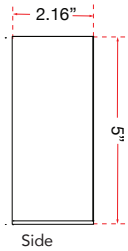

ABRA MODEL **50091NL-MB**

Double box number light with photocell with Two three or Four Number

FAMILY NAME **Numero**

UPC 00810035191150

FIXTURE MATERIAL				FIXTURE DIMENSIONS IN INCHES										
Frame Material	Finishes Available	Diffuser Type	Diffuser Finish	Diameter	Height	o.a.h	Width	Length	Ext	Weight	ADA	Location	Rating	Compliance
Steel	MB-Matte Black	Acrylic	White		5	5	10		2.16		Compliant	Wall Mount only	Wet Location	cETLus
LAMPING										Compatible Dimmers	Junction Box Type	SUPPLIED		
Lamp Type	Lamp qty	Wattage	Max Wattage	Base	Kelvin	CRI	Initial Lumen's	Delivered Lumen's	Voltage		Standard 4 x 4 Octagon Box			
LED	2	5.5w	11w	Solid State Module	3000k	90+	935	701.25 estimated	120v					
SPECIAL NOTES														