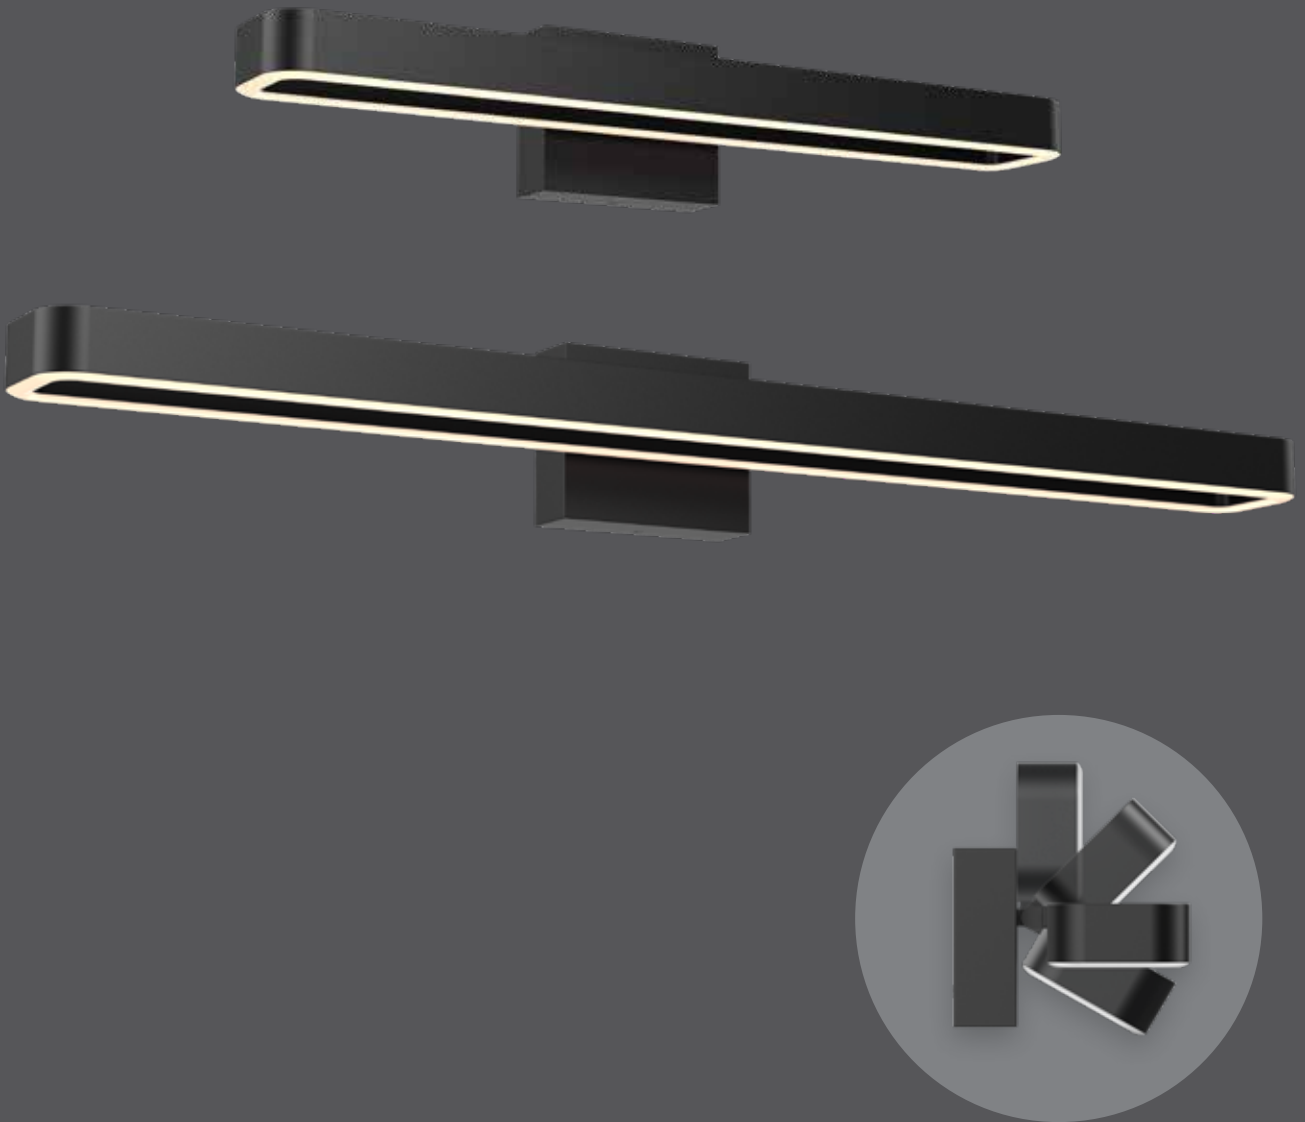

# Aria

A modern, high-quality LED profile luminaire with direct light emission. Made of an extruded aluminium and comes with an efficient 120° swiveling linear head.

**NEW**  DAMP  120° SWIVEL/DIRECTIONAL  

2700k 3000k 3500k 4000k 5000k  
COLOR TEMPERATURE

Model	Size	Watts	Delivered lumens	CRI	Color °T	Voltage
VSW24-CC	24"	40 W	1280 lm	90	2700, 3000, 3500,	120 V
VSW36-CC*	36"	40 W	1500 lm	90	4000, 5000 K	120 V

### Specifications

Over 50,000 hours of service life  
 Superior color consistency  
 Integrated dimmable driver  
 Switch-selectable CCT: 2700 K/  
 3000 K/3500 K/4000 K/5000 K in canopy  
 Minimal heat emission  
 Aluminum construction  
 120 degree swivel  
 Suitable for damp locations  
 Refer to website for dimmer compatibility  
 5-year warranty

### Order example

**VSW24-CC-SN**  
 24" vanity light in a satin nickel finish