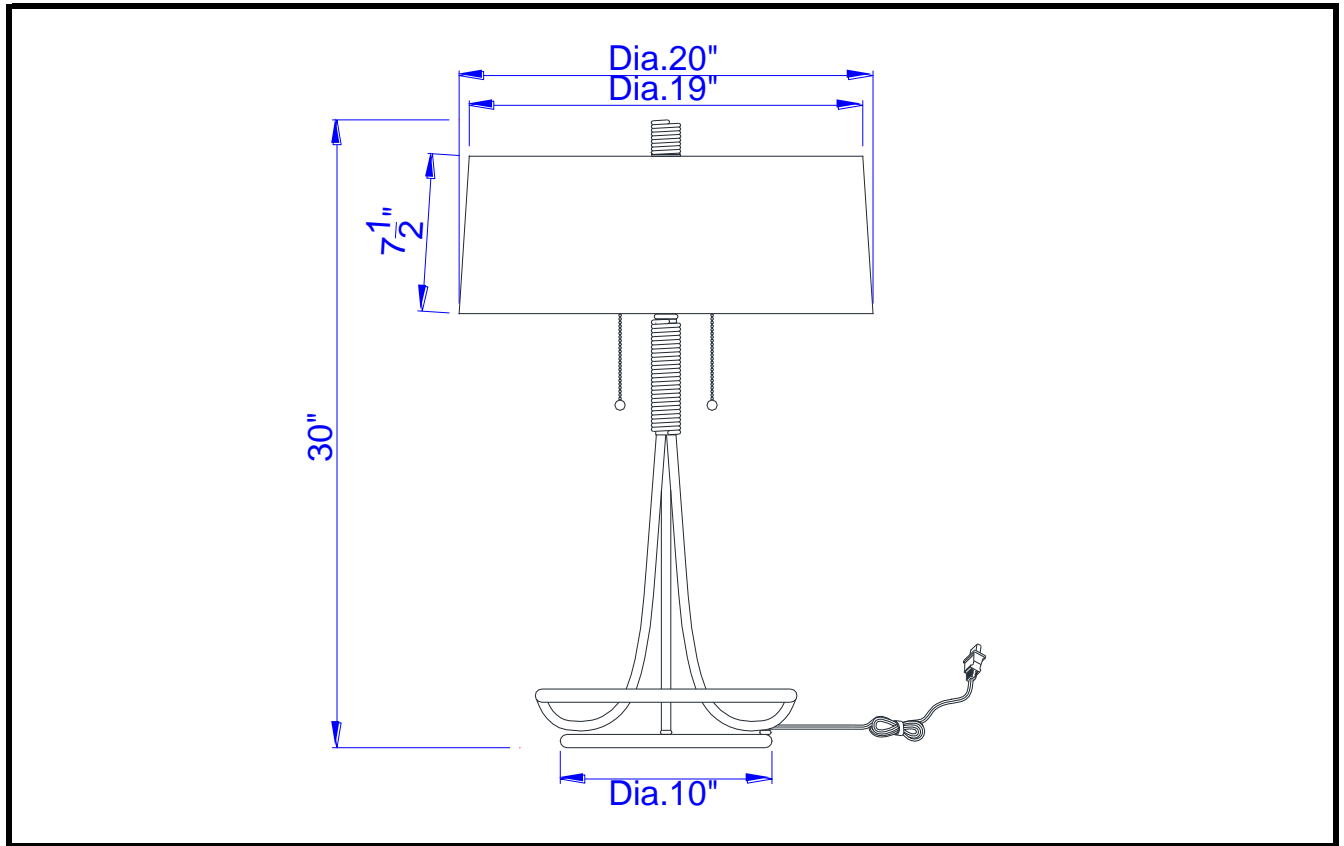

- Model No:** BO-2744TB
Description: 60W x 2 Lecce metal table lamp with burlap shade
Material: Metal
Finish : Chrome
Height: 30"
Reach: 20"
Base Width: Dia.10"
Wattage : 60W x 2
Socket : Medium Base (E26)
Switch: On/off
Bulb: Incandescent, CFL
Wire Length: 6'
Wire Color: Silver
Shade No:
Material: Fabric
Shade size: 19"x20"x7 1/2"
Certificate : 