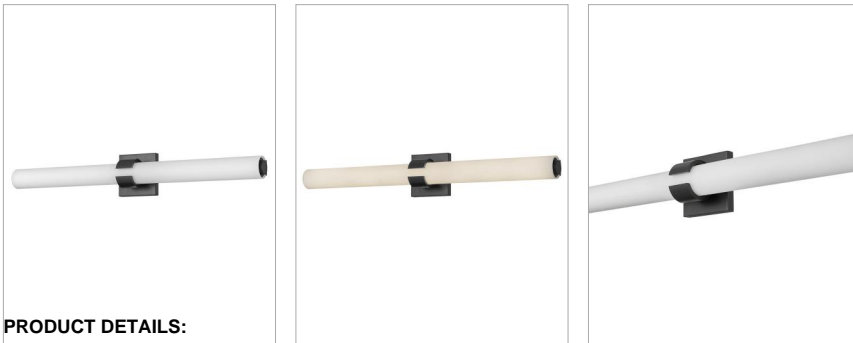

AIDEN

53063BK

LARGE LED VANITY

Bold and balanced are the defining elements of Aiden. A striking, signature cuff centers the etched white glass baton, while matching end caps complete the simple symmetry. The clean transitional silhouette with either a Chrome or Black finish can be mounted vertically or horizontally with Invisi-mount for a look that is as flexible as it is fashionable.

DETAILS	
FINISH:	Black
MATERIAL:	Steel
GLASS:	Etched White
DIMMABLE:	YES, CL TYPE DIMMER (SSL7A)

DIMENSIONS	
WIDTH:	31.3"
HEIGHT:	4.8"
WEIGHT:	4lb
BACK PLATE:	4.75" Sq.
EXTENSION:	3.8"
TOP TO OUTLET:	2.5"

LIGHT SOURCE	
LIGHT SOURCE:	Integrated LED
LED NAME:	LEVO140-260
VOLTAGE:	120v
COLOR TEMP:	3000
LUMENS:	4200
CRI:	92
INCANDESCENT EQUIVALENCY:	4 x 75w
DIMMABLE:	YES, CL TYPE DIMMER (SSL7A)

SHIPPING	
CARTON LENGTH:	36.5
CARTON WIDTH:	7.5
CARTON HEIGHT:	11
CARTON WEIGHT:	7

PRODUCT DETAILS:

- Mounting hardware is hidden on the back plate to ensure a clean silhouette
- Fixture can be mounted vertically
- Suitable for use in damp locations as defined by NEC and CEC. Meets United States UL Underwriters Laboratories & CSA Canadian Standards Association Product Safety Standards.
- ADA compliant
- LED components carry a 5-year limited warranty
- Bold silhouette with dramatic details creates a modern statement