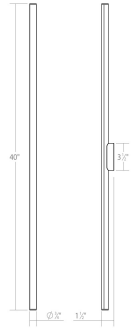

# Fino LED Bath Bar Spec Sheet

SKU: 3774.03    Learn more at:  
<https://sonnemanlight.com/fino-led-bath-bar>

Description: Ultra thin and minimally scaled, these slender bars of powerful light are mounted in a fixed position on a wall or ceiling. The softly shaped mounting brackets have radiused ends on their linear section and can be mounted to a wall with the addition of a remotely placed LED driver. A 4.5" round [Fino Optional Wall Plate Kit](#) may be ordered in conjunction with a Fino LED Bath Bar. This accessory is featured in the bathroom images above, but is not included unless ordered separately.

## Dimensions

Height:	40"
Width:	40"
Extends:	1.5"
Minimum Extension:	1.5"
Maximum Extension:	1.5"
Size:	40"
Canopy/Backplate/Base Width:	0.5
Canopy/Backplate/Base Height:	3.25