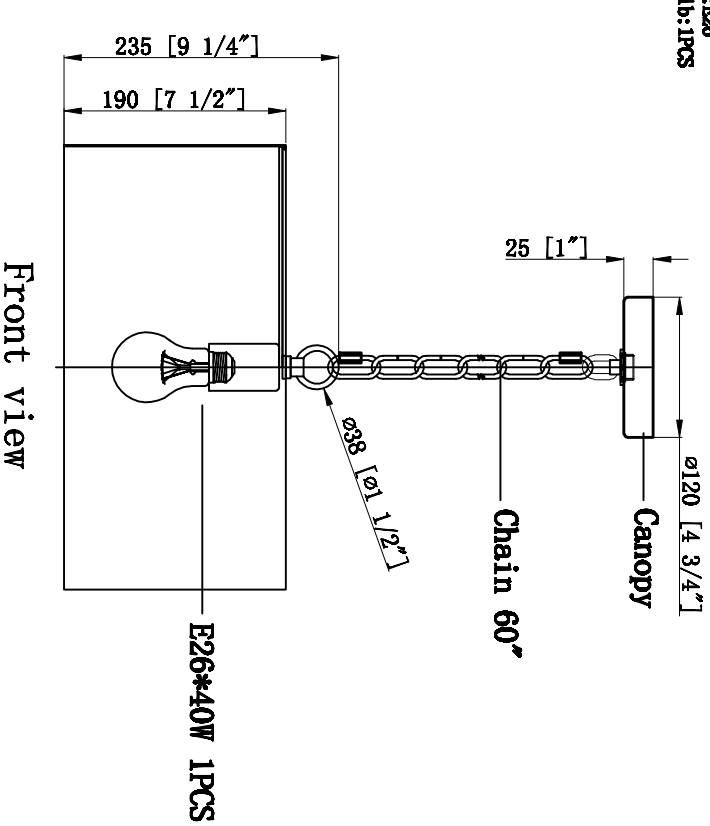

Finish:
 Colorway 1: Manual Burnished Brass
 Colorway 2: Vintage Black
 Type of Bulb: E26
 Number of Bulb: 1PCS

FACTORY	20
ITEM NO.	LD6015D15
DRAFTER	
DATE	2017-06-11

Top view

Model#:	LD6015D15	Chain/Rod/Cord Included (INCH)	60"
Number of Tiers:	1	Chain/Rod/Cord Finish:	Manual Brass/ Vintage Black
Fixture Material:	Metal	Chain/Rod/Cord Item#:	CHAI1N04PBR/ CHAI1N04PBK
Shade Included:	NO	Wire Included (INCH):	78.7"
Shade Material:	N/A	Wire color:	Gold/Black
Shade Color:	N/A	Assembly required	No
Shade Shape:	N/A	Light Bulbs:	1
Shade Height:	N/A	Bulb Type:	E26
Shade Width:	N/A	Bulb Wattage:	40W
Shade Length:	N/A	Max Wattage:	40W
Hanging Device:	CHAIN	Voltage:	110-125V
Adjustable:	Yes	Finish:	Manual Brass/ Vintage Black
Minimum Hanging Height:	17.6"	Hardware Finish:	Manual Brass/ Vintage Black
Maximum Hanging Height:	70.6"	Hardware Material:	Metal
Length (in.)	70.6"	Crystal Trim:	N/A
Width / Diameter (in.)	15"	Crystal Color:	N/A
Height (in.)	9.25"	UL & ULc Standard:	Yes
Inside Fixture Length (in.)		Product Weight:	5.5
Inside Fixture Width/Diameter (in.)		Hanging Height (Green Only)	
Inside Fixture Height (in.)		Hanging Height (Green Only)	
Canopy:	Yes	Shipping type:	Small Parcel
Canopy Height:	1"	Number of Boxes:	1
Canopy Width:	4.7"	Box 1 Length:	16
Canopy Length:		Box 1 Width:	16
		Box 1 Height:	10
		Box 2 Length:	7
		Box 2 Width:	
		Box 2 Height:	
		Box 2 Weight:	