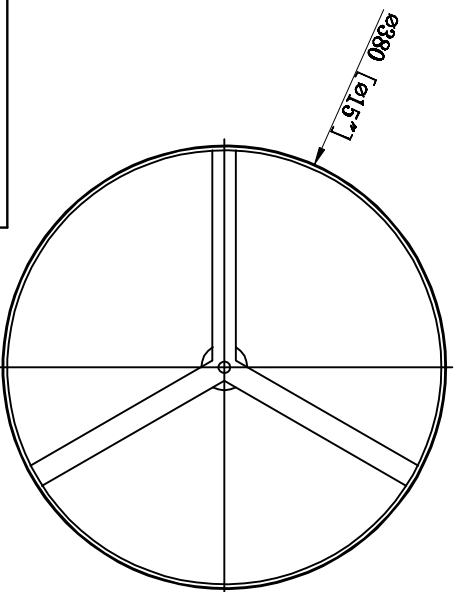

Finish:
 Colorway 1: Manual Burnished Brass
 Colorway 2: Vintage Black
 Type of Bulb: E26
 Number of Bulb: 1PCS

FACTORY	20
ITEM NO.	LD6015D15
DRAFTER	
DATE	2017-06-11

Top view

Model#:	LD6015D15	Chain/Rod/Cord Included (INCH)	60"
Number of Tiers:	1	Chain/Rod/Cord Finish:	Manual Brass/ Vintage Black
Fixture Material:	Metal	Chain/Rod/Cord Item#:	CHAI1N04PBR/ CHAI1N04PBK
Shade Included:	NO	Wire Included (INCH):	78.7"
Shade Material:	N/A	Wire color:	Gold/Black
Shade Color:	N/A	Assembly required	No
Shade Shape:	N/A	Light Bulbs:	1
Shade Height:	N/A	Bulb Type:	E26
Shade Width:	N/A	Bulb Wattage:	40W
Shade Length:	N/A	Max Wattage:	40W
Hanging Device:	CHAIN	Voltage:	110-125V
Adjustable:	Yes	Finish:	Manual Brass/ Vintage Black
Minimum Hanging Height:	17.6"	Hardware Finish:	Manual Brass/ Vintage Black
Maximum Hanging Height:	70.6"	Hardware Material:	Metal
Length (in.)	70.6"	Crystal Trim:	N/A
Width / Diameter (in.)	15"	Crystal Color:	N/A
Height (in.)	9.25"	UL & ULc Standard:	Yes
Inside Fixture Length (in.)		Product Weight:	5.5
Inside Fixture Width/Diameter (in.)		Hanging Height (Green Only)	
Inside Fixture Height (in.)		Hanging Height (Green Only)	
Canopy:	Yes	Shipping type:	Small Parcel
Canopy Height:	1"	Number of Boxes:	1
Canopy Width:	4.7"	Box 1 Length:	16
Canopy Length:		Box 1 Width:	16
		Box 1 Height:	10
		Box 2 Length:	7
		Box 2 Width:	
		Box 2 Height:	
		Box 2 Weight:	