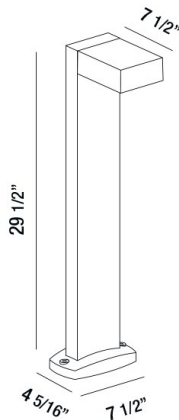

Options Available

ITEM NO.	FINISH	SHADE
31909-027	GRAPHITE GREY