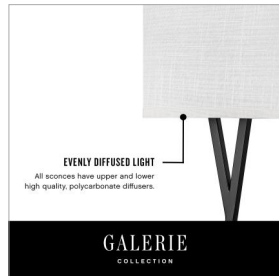

PRODUCT DETAILS:

- Mounting hardware is hidden on the back plate to ensure a clean silhouette
- Suitable for use in dry (indoor) locations as defined by NEC and CEC. Meets United States UL Underwriters Laboratories & CSA Canadian Standards Association Product Safety Standards.
- Merging modern and classic elements, the Galerie collection offers a selection of LED ceiling and sconce fixtures with unique details that effortlessly balance a variety of spaces with form and function. The complementary contours, materials and finishes allow each silhouette to be used in unison or easily combined with other Galerie pieces.
- ADA compliant
- LED components carry a 5-year limited warranty
- Diffusers are made of high transmittance, high diffusion, color stable LDA-filled polycarbonate to maximize delivered lumens
- Merging the best of traditional and modern elements with a sophisticated and streamlined look
- Fixture mounting plate supports both junction box and direct wire install of either Romex or Conduit.

HINKLEY

HINKLEY
33000 Pin Oak Parkway
Avon Lake, OH 44012

PHONE: (440) 653-5500
Toll Free: 1 (800) 446-5539

hinkley.com