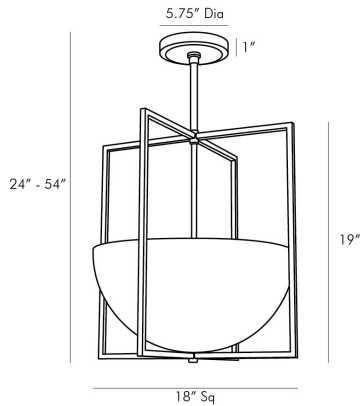

ARTERIOS

ROYCE PENDANT

49177

H: 24 IN, W: 18 IN, D: 18 IN

Antique Brass

Contract Suitable As Is

A stylish and elegant pairing of geometric inspiration and transitional design come together in this pendant. Two linear squares of steel encase a demi-globe of opal glass, which casts a warm glow throughout a space. The frame has a classic antique brass finish. Additional pipe available (PIPE-101). Damp-rated, although limited covered outdoor conditions may affect finish.

APPEARANCE

Material	Glass, Steel
Finish	Antique Brass, Opal
Top Coat/Sealant	true

DIMENSIONS

Pendant	H: 19 IN, W: 18 IN, D: 18 IN
Minimum Hanging Height	24 IN
Maximum Hanging Height	54 IN
Canopy	H: 1 IN, Dia: 5.75 IN

WIRING

Rating	Damp
Cord	10 FT, Black, SVT
Socket	2, Type A- E26 Other
Maximum Watt	60
Voltage	110-120 V

CERTIFICATIONS

Certifications	Mexico European Union, United Arab Emirates, United States, Canada
----------------	---

COMPLIANCY

UL/ETL	Yes
CB	Yes
RoHS	true

SHIPPING

Product Weight	14 LBS
Gross Weight 1	19.5 LBS
Shipping Box 1	H: 16 IN, L: 22 IN, W: 20 IN

ADDITIONAL INFO

Features	Assembly Required
----------	-------------------