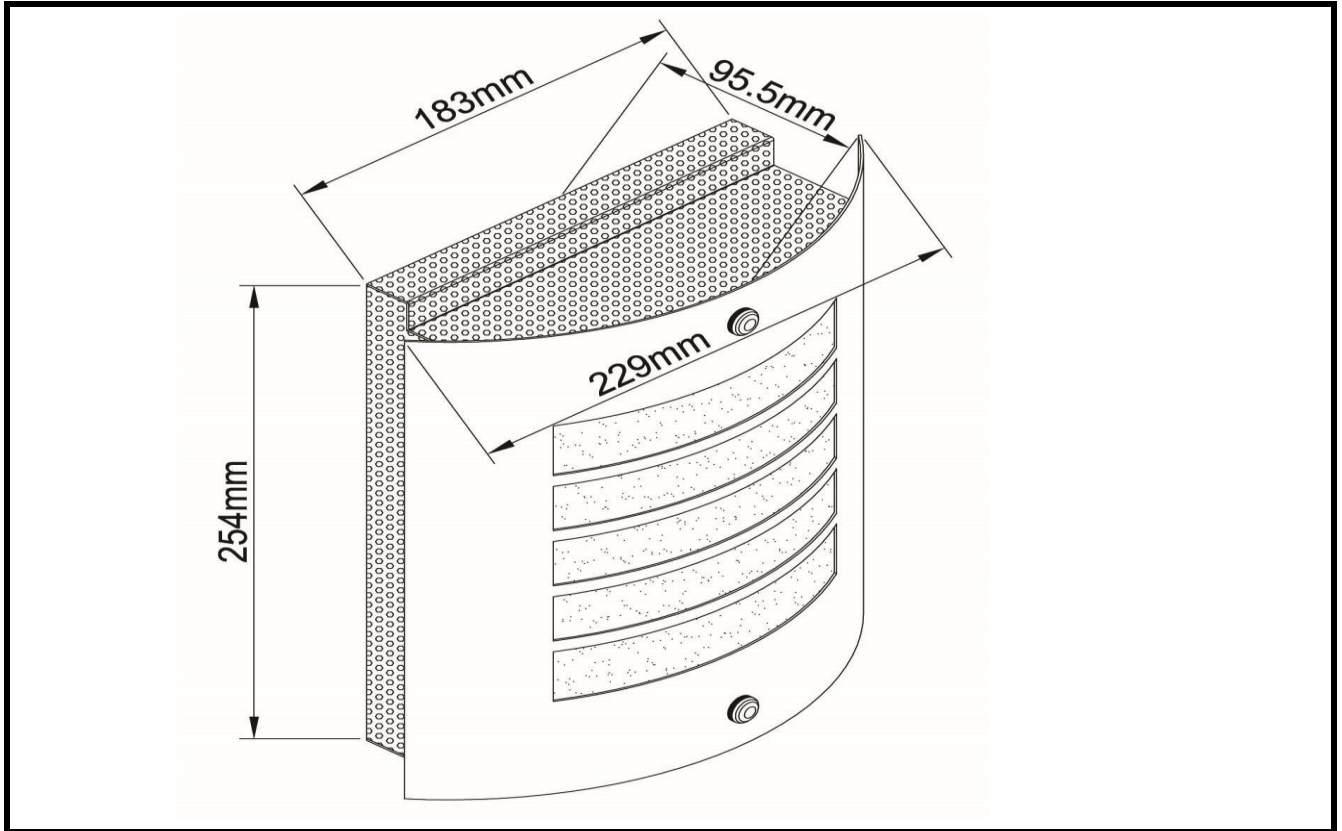

Project: _____

Catalog No.: _____

Lamp/Wattage: _____

Drawing:

Model No: LA-163
Description: 18W PLC wall lamp
Material: GLASS+IRON
Finish : Rust
Height: 10"
Base Width: 8 1/2"
Depth: 3 3/4"
Wattage : PLC18W*1
Socket : G24q-2
Shade size: 10"x8 1/2"x3 3/4"
Certificate : ETL

Drawing:

Model No: LA-163-BS
Description: WLL FIXTURE
Material: GLASS+IRON
Finish : Brushed Nickel
Height: 95.5mm
Base Width: 183mm
Wattage : PLC26W*1
Socket : G24q-3
Shade size: 187*169*30mm
Certificate : ETL