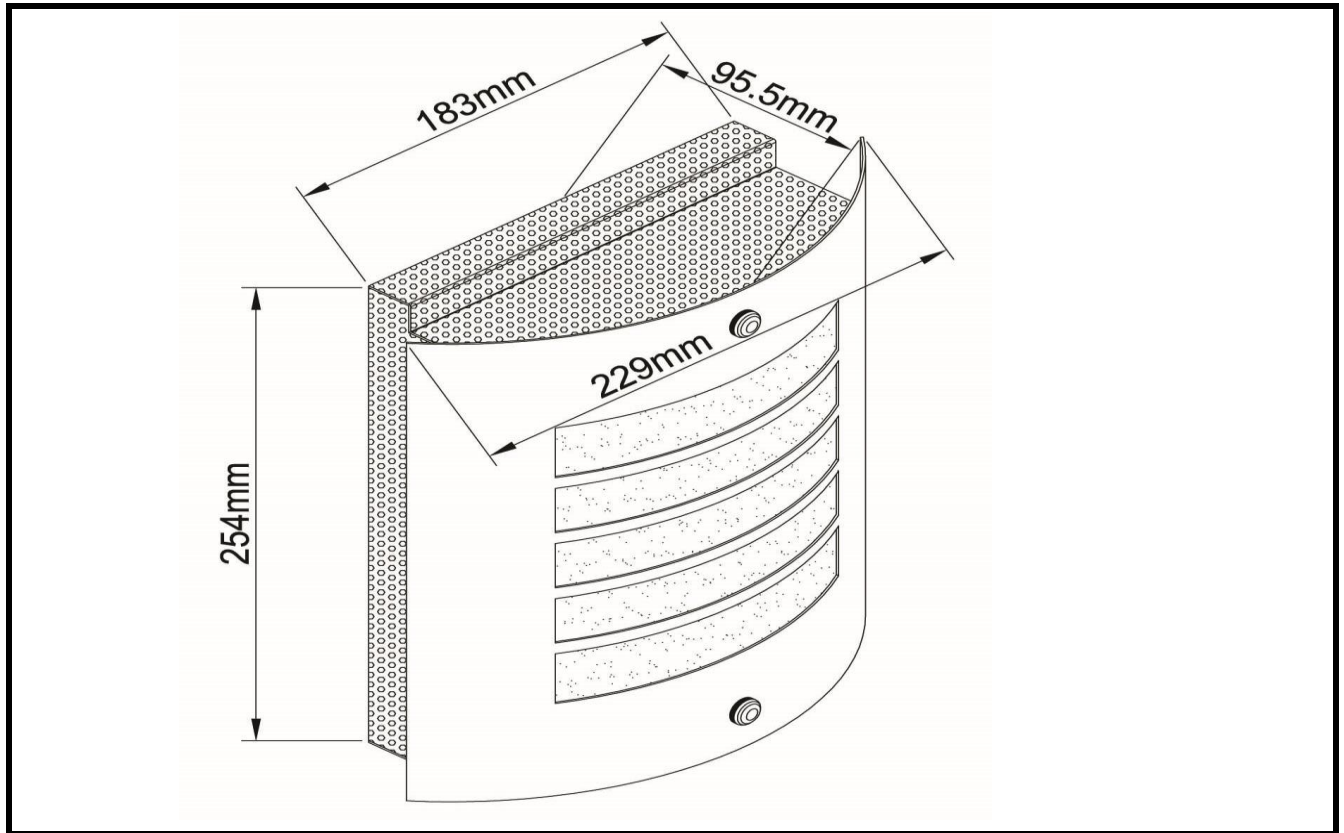

Project: _____

Catalog No.: _____

Lamp/Wattage: _____

Drawing:

Model No: LA-163
Description: 18W PLC wall lamp
Material: GLASS+IRON
Finish : Rust
Height: 10"
Base Width: 8 1/2"
Depth: 3 3/4"
Wattage : PLC18W*1
Socket : G24q-2
Shade size: 10"x8 1/2"x3 3/4"
Certificate : ETL

Drawing:

Model No: LA-163-BS
Description: WLL FIXTURE
Material: GLASS+IRON
Finish : Brushed Nickel
Height: 95.5mm
Base Width: 183mm
Wattage : PLC26W*1
Socket : G24q-3
Shade size: 187*169*30mm
Certificate : ETL