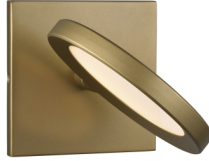

Spectica Wall

DESCRIPTION

The Spectica wall sconce by Tech Lighting is an entirely modern take on the traditional wall sconce. This artful and energy-saving piece features a beautiful round light source that provides ample amounts of light onto surfaces below. Modest in size the Spectica wall sconce measures at 5.63" in length, 7" in width and 5" in height it ideal for for bed rooms, hallways and closets. The Spectica wall sconce is one of three in the Spectica Collection, simply search for the Spectica wall sconce to find its closest relatives. A Matte Black or Satin Gold finish further enhance this contemporary piece. The Spectica houses a fully dimmable unidirectional Integrated LED light source. LED includes (1) 9 watt 328 delivered lumens 90 CRI 3000K LED module. Dimmable with a low-voltage electronic dimmer. Can be mounted up or down. 120v or 277v.

WEIGHT

1.5-2lb / 0.68-0.91kg ±

matte black

satin gold

ORDERING INFORMATION

700WSSPCT COLOR	FINISH	LAMP
ACRYLIC	B MATTE BLACK G SATIN GOLD	-LED930 LED 90 CRI 3000K 120V (T20/T24) -LED930-277 LED 90 CRI 3000K 277V (T20/T24)