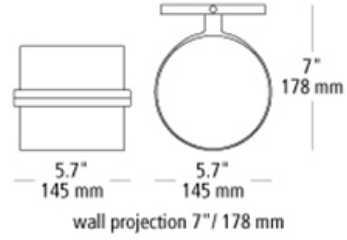

Spectica Wall

DESCRIPTION

The Spectica wall sconce by Tech Lighting is an entirely modern take on the traditional wall sconce. This artful and energy-saving piece features a beautiful round light source that provides ample amounts of light onto surfaces below. Modest in size the Spectica wall sconce measures at 5.63" in length, 7" in width and 5" in height it ideal for for bed rooms, hallways and closets. The Spectica wall sconce is one of three in the Spectica Collection, simply search for the Spectica wall sconce to find its closest relatives. A Matte Black or Satin Gold finish further enhance this contemporary piece. The Spectica houses a fully dimmable unidirectional Integrated LED light source. LED includes (1) 9 watt 328 delivered lumens 90 CRI 3000K LED module. Dimmable with a low-voltage electronic dimmer. Can be mounted up or down. 120v or 277v.

WEIGHT

1.5-2lb / 0.68-0.91kg ±

matte black

satin gold

ORDERING INFORMATION

700WSSPCT COLOR	FINISH	LAMP
ACRYLIC	B MATTE BLACK G SATIN GOLD	-LED930 LED 90 CRI 3000K 120V (T20/T24) -LED930-277 LED 90 CRI 3000K 277V (T20/T24)