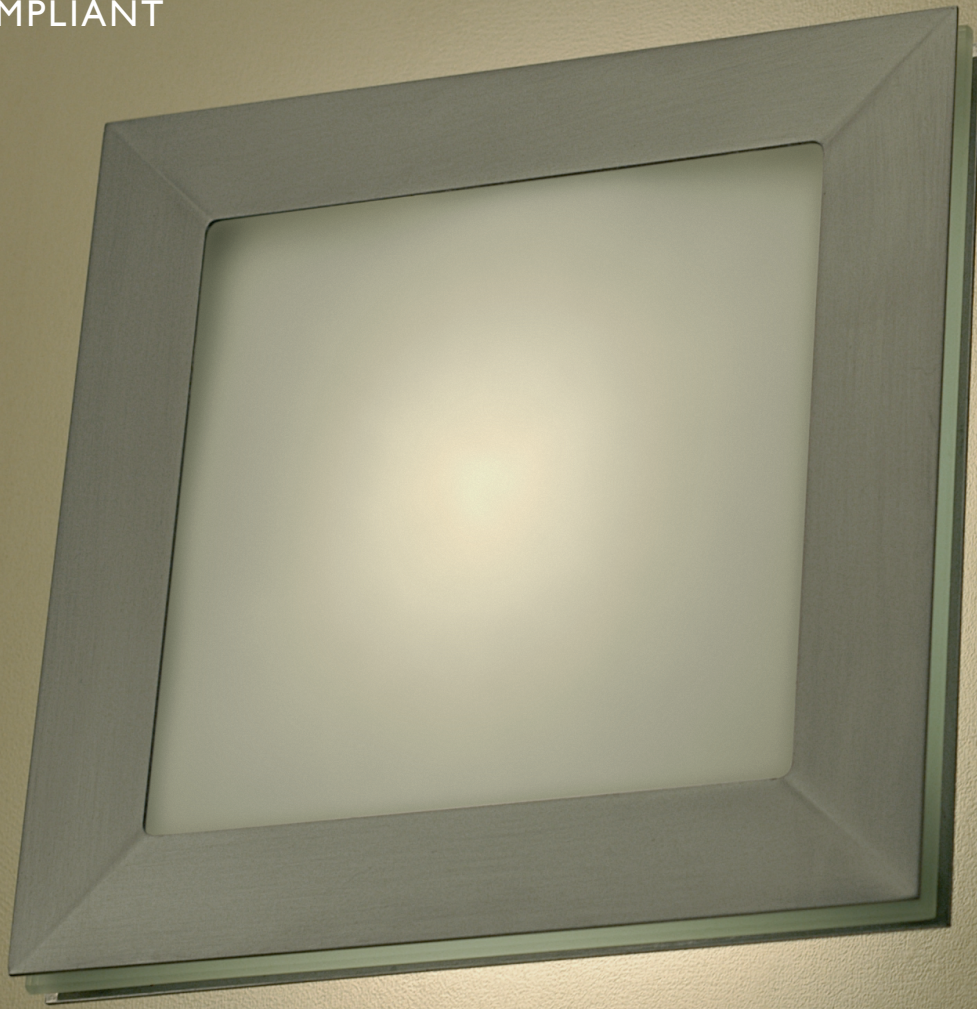

ADA
COMPLIANT

Shown in Brushed Stainless

BASIC

STANDARD

Shown in Polished Stainless

JALOUSIE

Shown in Brushed Stainless

PYTHAGORAS

Shown in Brushed Stainless

ADA
COMPLIANT

BASIC PARED / BASIC TECHO

Versatile wall sconce and ceiling flush mount luminaires in line voltage halogen, polished or brushed stainless steel and tempered white glass. *Basic at most.*

Technical Information

FINISHES

Standard

- Brushed Stainless Steel
- Polished Stainless Steel

Visit our
showroom at the
Dallas Trade Mart

BASIC PARED
(Wall Sconce)

1 x 75w (Max)
G-9 base

BASIC TECHO
(Ceiling Flushmount)