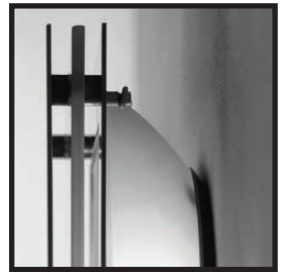

Shown in Brushed Stainless

ADA
COMPLIANT

BASIC PARED / BASIC TECHO

Versatile wall sconce and ceiling flush mount luminaires in line voltage halogen, polished or brushed stainless steel and tempered white glass. *Basic at most.*

Technical Information

FINISHES

Standard

- Brushed Stainless Steel
- Polished Stainless Steel

Visit our
showroom at the
Dallas Trade Mart

BASIC PARED
(Wall Sconce)

1 x 75w (Max)
G-9 base

BASIC TECHO
(Ceiling Flushmount)