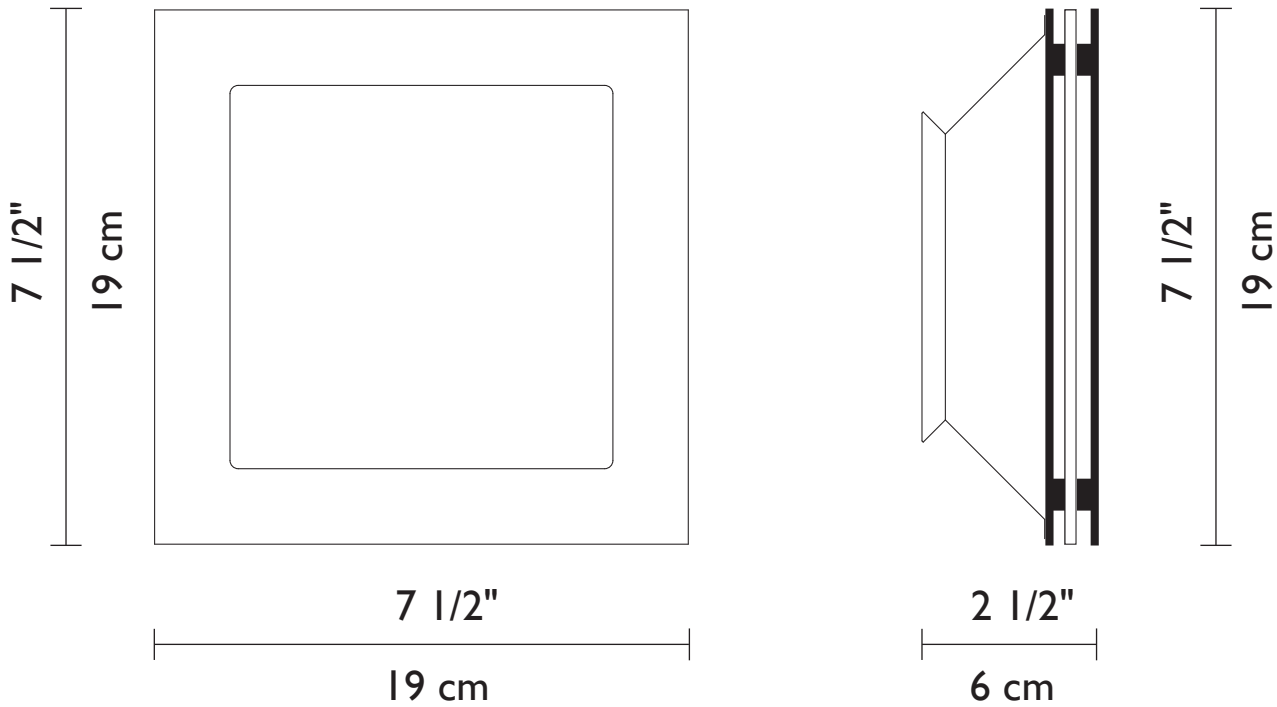

ADA
COMPLIANT

BASIC PARED / BASIC TECHO

Versatile wall sconce and ceiling flush mount luminaires in line voltage halogen, polished or brushed stainless steel and tempered white glass. *Basic at most.*

Technical Information

FINISHES

Standard

- Brushed Stainless Steel
- Polished Stainless Steel

Visit our
showroom at the
Dallas Trade Mart