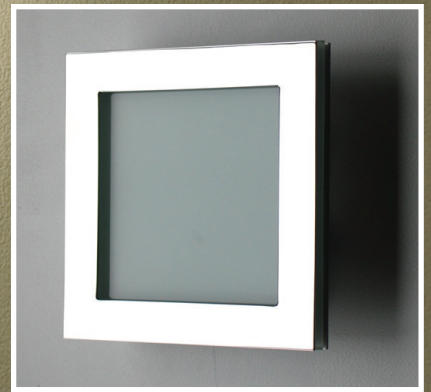

ADA
COMPLIANT

Shown in Brushed Stainless

BASIC

STANDARD

Shown in Polished Stainless

JALOUSIE

Shown in Brushed Stainless

PYTHAGORAS

Shown in Brushed Stainless

ADA
COMPLIANT

BASIC PARED / BASIC TECHO

Versatile wall sconce and ceiling flush mount luminaires in line voltage halogen, polished or brushed stainless steel and tempered white glass. *Basic at most.*

Technical Information

FINISHES

Standard

- Brushed Stainless Steel
- Polished Stainless Steel

Visit our
showroom at the
Dallas Trade Mart

BASIC PARED
(Wall Sconce)

1 x 75w (Max)
G-9 base

BASIC TECHO
(Ceiling Flushmount)