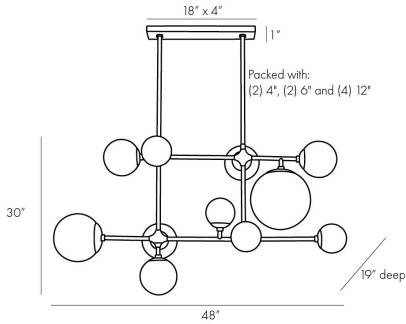

ARTERIOS

HILLIARD CHANDELIER

89473

H: 32 IN, W: 48 IN, D: 19 IN

Bronze, Opal Glass

Contract Suitable As Is

A slight departure from true linear form, this asymmetric grid-like layout of lights delivers strong visual presence. A balancing act of materials and proportions, the tiered bronze steel frame seamlessly flows into antique brass arms for a stark yet striking contrast. Each arm presents an opal glass globe, which range in size for added drama. Perfect for contemporary spaces, or for adding a modern touch to traditional settings. Additional pipe available (PIPE-447). Damp rated, though limited outdoor conditions may affect finish. Damp-rated, although limited covered outdoor areas may affect finish.

APPEARANCE

Material	Glass, Steel
Finish	Antique Brass, Bronze, Opal
Top Coat/Sealant	false

DIMENSIONS

	10.00
Chandelier	H: 30 IN, W: 48 IN, D: 19 IN
Minimum Hanging Height	32 IN
Maximum Hanging Height	66 IN
Canopy	H: 1 IN, W: 18 IN, D: 4 IN

COMPLIANCY

UL/ETL	Yes
CB	Yes
RoHS	true

SHIPPING

Product Weight	23.15 LBS
Gross Weight 1	32.19 LBS
Gross Weight 2	0 LBS
Shipping Box 1	H: 42.5 IN, L: 23.5 IN, W: 14.5 IN
Shipping Box 2	H: 0 IN, L: 0 IN, W: 0 IN

REPLACEMENT PARTS

Replacement Part 1	PIPE-447
Replacement Part 1 Dim	Ext Pipe (1) 4", (1) 6", (1) 12"
Replacement Part 2	CANOPY-489
Replacement Part 2 Dim	1" x 18" x 4"

CONTRACT

Contract Suitable	true
-------------------	------