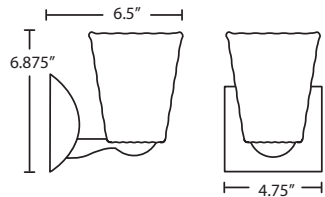

NICO 5

MINI SCONCES WALL

location:
DAMP

SPECIFICATIONS:

DESCRIPTION

Wall-mounted sconce featuring one handcrafted glass.

LAMPING

Standard: 60W A15 or A19 120V incandescent, suitable for dimming.

LED: 9W Replaceable LED source, 120V, dimmable, 80+ CRI, 2800°K CCT, 800 lumens, 30,000 hours. Lamp included.

DIFFUSER

Shade shall be handcrafted glass of various decors.

CONSTRUCTION

Fixture utilizes die-cast arm assembly and stamped steel canopy (4.75" H), with plated metal finish.

METAL FINISH

Fixture shall be finished in Bronze, Chrome or Satin Nickel.

MOUNTING

Installs directly to a 4" octagonal outlet box. Orient upward or downward, wall-mount only.

LABELS

UL or ETL Listed. Suitable for Damp Locations (interior use only).

NICO 5 SHOWN IN GLITTER STONE (NICO5GL)