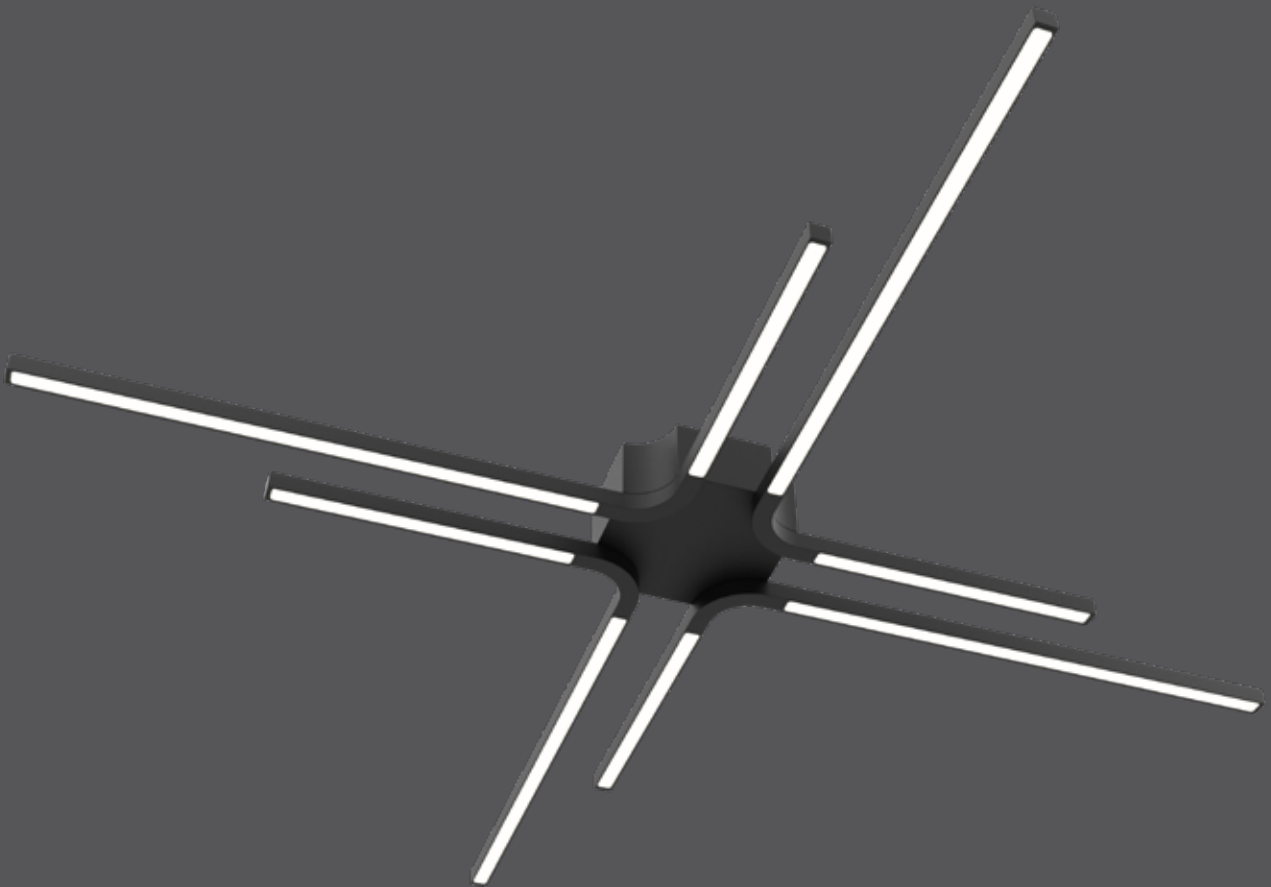

Star flush mount

For walls or ceilings this fun design will definitely have people talking. Our Star flush mount will add a warm sophisticated glow to your project.

Model	Size	Watts	Delivered lumens	CRI	Color °T	Voltage
STRFM	32"	40 W	2000 lm	90	3000 K	120 V - 277 V

Specifications

Over 50,000 hours of service life
 Aluminum housing which serves as a highly efficient heat sink
 Frosted lens
 Integrated dimmable driver
 Suitable for dry locations
 Canopy mount on 4" octagon junction box
 Refer to website for dimmer compatibility
 5-year warranty

Finish

- **BK** Black
- **WH** White

Order example

STRFM-3K-BK
 Dimmable STRFM flush mount in a black finish

Note

Other Color °T and Finishes available, but may require MOQ's and longer lead times. Please contact your DALs representative for more information.