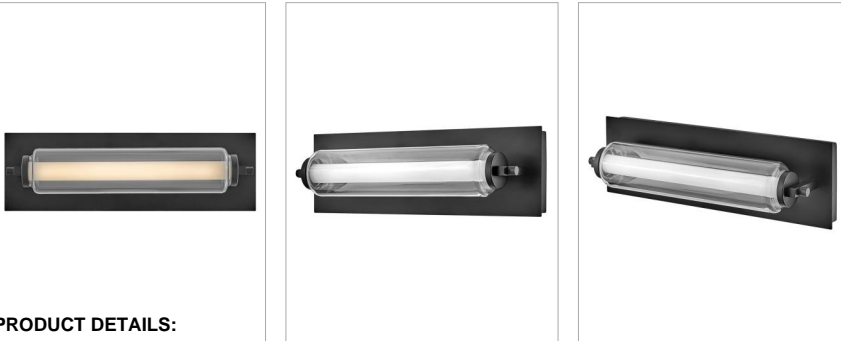

LUCIEN

52020BK

MEDIUM LED VANITY

Lucien possesses a refined architectural style for updated traditional and transitional interiors. The integrated LED light source is layered within a cylindrical-shaped clear outer glass and is designed to stand out against a Lacquered Brass or Black backplate for a bold, rich, and timeless look. For added customization, this sconce can be mounted horizontally or vertically.

DETAILS	
FINISH:	Black
MATERIAL:	Steel
GLASS:	Clear & Etched Opal
DIMMABLE:	YES, CL TYPE DIMMER (SSL7A)

DIMENSIONS	
WIDTH:	5"
HEIGHT:	16.5"
WEIGHT:	5lb
BACK PLATE:	15.75"W X 4.75"H
EXTENSION:	4.8"
TOP TO OUTLET:	2.5"

LIGHT SOURCE	
LIGHT SOURCE:	Integrated LED
LED NAME:	D50060
VOLTAGE:	120v
COLOR TEMP:	3000
LUMENS:	1000
CRI:	90
INCANDESCENT EQUIVALENCY:	1 x 100w
DIMMABLE:	YES, CL TYPE DIMMER (SSL7A)

SHIPPING	
CARTON LENGTH:	19.5
CARTON WIDTH:	11
CARTON HEIGHT:	8.5
CARTON WEIGHT:	6.7

PRODUCT DETAILS:

- Fixture can be mounted vertically
- Fixture can be mounted horizontally.
- Suitable for use in damp locations as defined by NEC and CEC. Meets United States UL Underwriters Laboratories & CSA Canadian Standards Association Product Safety Standards.
- LED components carry a 5-year limited warranty
- Merging the best of traditional and modern elements with a sophisticated and streamlined look