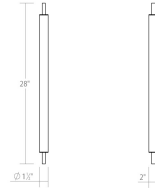

## Dimensions

Height:	1.5"
Width:	28"
Extends:	2"
Minimum Extension:	2"
Maximum Extension:	2"
Size:	28"
Canopy/Backplate/Base Width:	28
Canopy/Backplate/Base Height:	1.5