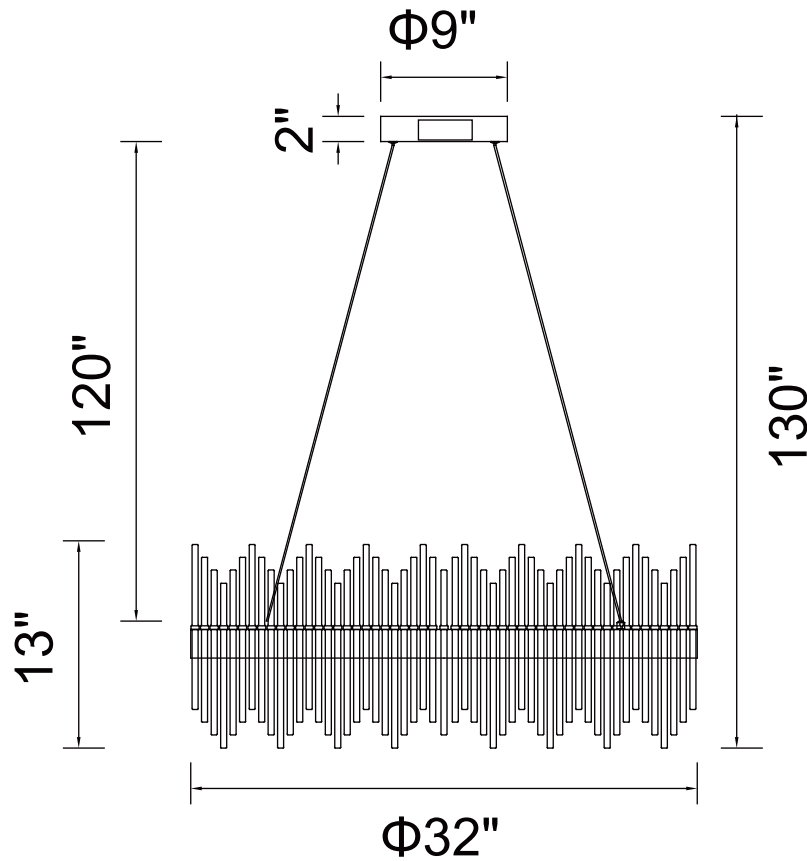

PROJECT: _____

FIXTURE TYPE: _____

LOCATION: _____

CONTACT/PHONE: _____

Item	1063P32-169
Collection	GENEVIEVE
Finish	Medallion Gold
Glass	-----
Crystal	-----
Input	120V AC,60HZ,AC

Shade	-----
Length/Dia.	32"
Width/Ext.	-----
Height	13"
Maximum	130"
Lumens	3640

Light Source	LED
Bulb Info.	70W
Included	-----
Dimmable	Yes
Color	3000K
Weight	11.2KG