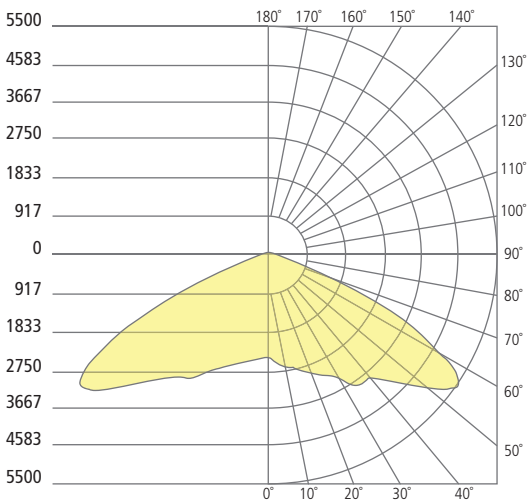

TAAG 10
shown in bronze

TAAG 10
shown in charcoal

* Visit techlighting.com for specific warranty limitations and details.

ORDERING INFORMATION

700OWTAG	CRI/CCT	LENGTH	LENS	FINISH	VOLTAGE	DISTRIBUTION	OPTIONS
830	80 CRI, 3000K	10 10"	C CLEAR	Z BRONZE	UNV 120V-277V	3 TYPE 3 DISTRIBUTION	NONE
840	80 CRI, 4000K			H CHARCOAL		4 TYPE 4 DISTRIBUTION	PC BUTTON PHOTOCONTROL LF IN-LINE FUSE SP SURGE PROTECTION PCLF BUTTON PHOTOCONTROL & IN-LINE FUSE PCSP BUTTON PHOTOCONTROL & SURGE PROTECTION LFSP IN-LINE FUSE & SURGE PROTECTION PCLFSP BUTTON PHOTOCONTROL, IN-LINE FUSE & SURGE PROTECTION

Taag 10

PHOTOMETRICS*

*For latest photometrics, please visit www.techlighting.com/OUTDOOR

TAAG 10 TYPE 3 DISTRIBUTION

Total Lumen Output:	8889
Total Power:	77
Luminaire Efficacy:	115
Color Temp:	4000K
CRI:	80+
BUG Rating:	B2-U1-G2

TAAG 10 TYPE 4 DISTRIBUTION

Total Lumen Output:	8873
Total Power:	76
Luminaire Efficacy:	117
Color Temp:	4000K
CRI:	80+
BUG Rating:	B2-U1-G2

PROJECT INFO

FIXTURE TYPE & QUANTITY	JOB NAME & INFO	NOTES