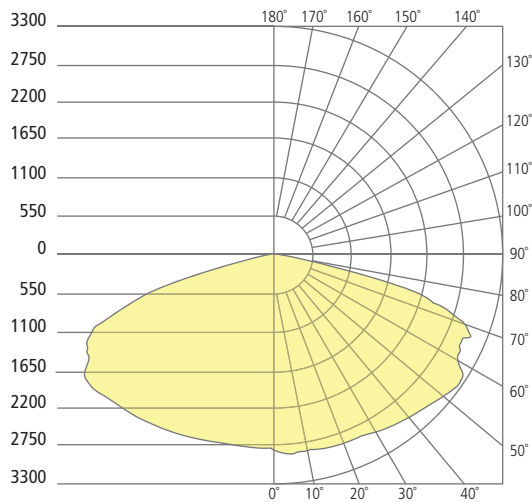

TAAG 10
shown in bronze

TAAG 10
shown in charcoal

* Visit techlighting.com for specific warranty limitations and details.

ORDERING INFORMATION

700OWTAG	CRI/CCT	LENGTH	LENS	FINISH	VOLTAGE	DISTRIBUTION	OPTIONS
830	80 CRI, 3000K	10 10"	C CLEAR	Z BRONZE	UNV 120V-277V	3 TYPE 3 DISTRIBUTION	NONE
840	80 CRI, 4000K			H CHARCOAL		4 TYPE 4 DISTRIBUTION	PC BUTTON PHOTOCONTROL LF IN-LINE FUSE SP SURGE PROTECTION PCLF BUTTON PHOTOCONTROL & IN-LINE FUSE PCSP BUTTON PHOTOCONTROL & SURGE PROTECTION LFSP IN-LINE FUSE & SURGE PROTECTION PCLFSP BUTTON PHOTOCONTROL, IN-LINE FUSE & SURGE PROTECTION

Taag 10

PHOTOMETRICS*

*For latest photometrics, please visit www.techlighting.com/OUTDOOR

TAAG 10 TYPE 3 DISTRIBUTION

Total Lumen Output:	8889
Total Power:	77
Luminaire Efficacy:	115
Color Temp:	4000K
CRI:	80+
BUG Rating:	B2-U1-G2

TAAG 10 TYPE 4 DISTRIBUTION

Total Lumen Output:	8873
Total Power:	76
Luminaire Efficacy:	117
Color Temp:	4000K
CRI:	80+
BUG Rating:	B2-U1-G2

PROJECT INFO

FIXTURE TYPE & QUANTITY	JOB NAME & INFO	NOTES