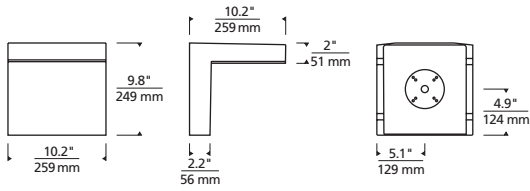

TAAG 10
shown in bronze

TAAG 10
shown in charcoal

* Visit techlighting.com for specific warranty limitations and details.

ORDERING INFORMATION

700OWTAG	CRI/CCT	LENGTH	LENS	FINISH	VOLTAGE	DISTRIBUTION	OPTIONS
830	80 CRI, 3000K	10 10"	C CLEAR	Z BRONZE	UNV 120V-277V	3 TYPE 3 DISTRIBUTION	NONE
840	80 CRI, 4000K			H CHARCOAL		4 TYPE 4 DISTRIBUTION	PC BUTTON PHOTOCONTROL LF IN-LINE FUSE SP SURGE PROTECTION PCLF BUTTON PHOTOCONTROL & IN-LINE FUSE PCSP BUTTON PHOTOCONTROL & SURGE PROTECTION LFSP IN-LINE FUSE & SURGE PROTECTION PCLFSP BUTTON PHOTOCONTROL, IN-LINE FUSE & SURGE PROTECTION