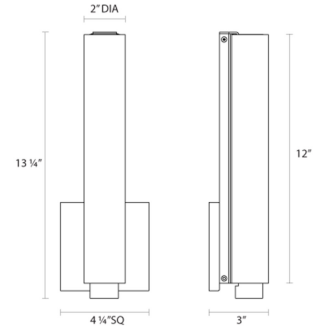

# Tubo Slim LED Sconce Spec Sheet

SKU: 2440.01-DT    Learn more at:  
<https://sonnemanlight.com/tubo-slim-led-sconce>

Description: **Elegantly slender tubular glass LED bath bar and sconce lighting system.** Available with custom end trims, in a choice of finishes and sizes. Also available as a [Panel Sconce](#) and [Bath Bar](#).

## Dimensions

Height:	13.25"
Width:	4.25"
Extends:	3"
Minimum Extension:	3"
Maximum Extension:	3"
Size:	12"
Canopy/Backplate/Base Depth:	4.25
Canopy/Backplate/Base Height:	4.25

## Shipping

Carton 1 L x W x H:	21" X 7" X 7"
Carton 1 Gross Weight:	3 LBS
Fixture Weight:	3