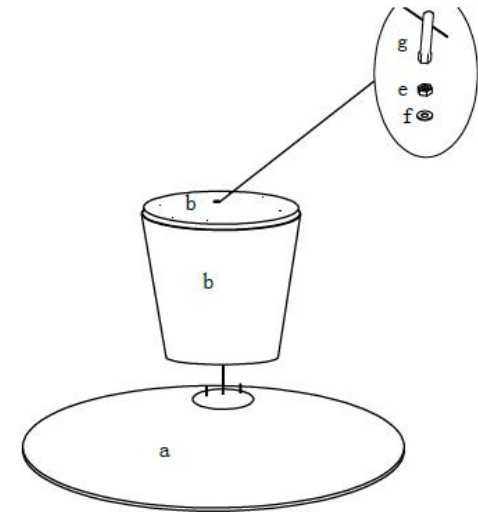

PARTS AND HARDWARE.

ø965*95mm

b x 1

ø428*285mm

b x 1

M10*320mm

C x 1

ø10*30mm

d x 2

M10

e x 1

ø12*ø25*1.0mm

f x 1

g x 1

h x 4

NOTES.

Thank you for purchasing this quality product! Be sure to check all packing material carefully for small part that may have come loose inside the carton during shipping

CAUTION: The item is heavy, assembly should be performed by two people.

STEP 1.

STEP 2.

STEP 3.

STEP 4.