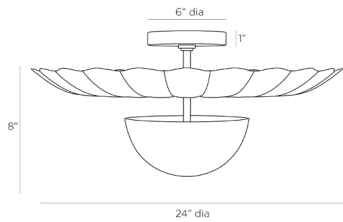

ARTERIOS

TERESA FLUSH MOUNT

DFI01
H: 12 IN, Dia: 24.00 IN
Antique Brass
Contract Suitable As Is

Playfully conceived to resemble a lily pad, the Teresa flush mount is cast entirely in antique brass with a domed body that emits light upwards to the reflector, forged with seams to look like petals.

APPEARANCE

Material Brass
Top Coat/Sealant true

DIMENSIONS

Body H: 8 IN
Canopy H: 1 IN, Dia: 6.00 IN

WIRING

Rating Indoor Only
Suggested Bulb Type G16.5
Cord 1.5 FT, Clear/Silver, SVT
Socket 2, Type A - E26
Photographed Bulb 2" Clear Globe Bulb
Maximum Watt 25
Voltage 110-120 V

CERTIFICATIONS

Certifications Mexico
Australia, European Union, United Arab Emirates, United States, Canada

COMPLIANCY

UL/ETL Yes
CB Yes
RoHS true

SHIPPING

Product Weight 7 LBS
Gross Weight 1 12.98 LBS
Gross Weight 2 0 LBS
Shipping Box 1 H: 26.25 IN, L: 26.5 IN, W: 16.5 IN
Shipping Box 2 H: 0 IN, L: 0 IN, W: 0 IN

REPLACEMENT PARTS

Replacement Part 1 CANOPY-630
Replacement Part 1 Dim 1" x 6"

CONTRACT

Contract Suitable true