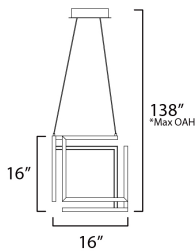

PRODUCT DESCRIPTION

A cubist work of art, the Penrose collection carefully calculates the structural form of a cube space when corners do not meet. This tracery of this shape is emphasized by its dedicated LED light source housed within aluminum channels and then cast in various directions. Available in Matte Black or Gold, this series is a feat of human engineering in design. Translating a mathematical challenge into a sculptural work of art with the function of delivering light to interior spaces.

*max overall height

MEASUREMENTS

DIMENSION : 16" L x 16" W x 16" H
 MAX OAH : 138" OAH
 HANGING WEIGHT : 8.16 lb

LAMPING

INPUT VOLTAGE : V
 LUMENS : 2,700 Rated (1,700 Del.)
 BULB : 1 x 54W LED DC Integrated , 54W Total
 BULB INCLUDED : (Integrated)
 CRI : 90 CRI
 COLOR_TEMP : 3000K