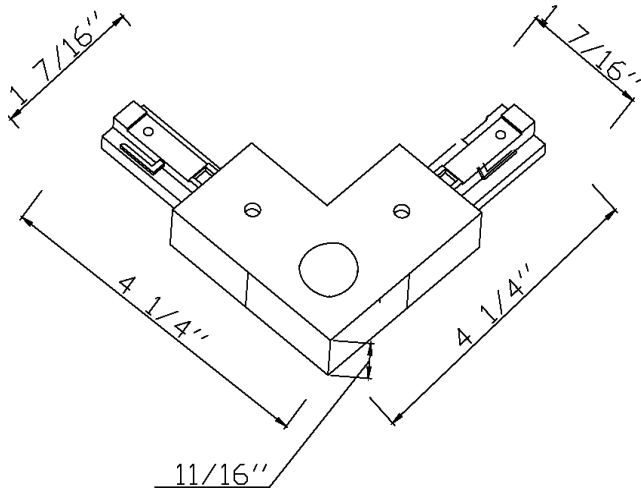

TKALC-BK

Elitco Lighting

L-Connector for Track Section Black

PRODUCT DESCRIPTION

L-Connector for Track Section Black: Used to connect two pieces of track together in a right angle and carry the electricity. Can be used as a power feed with one knockout. Can be adjusted to accommodate left and right polarity. Includes "I" Connector cover to convert into straight connector.

DIAMETER: 4 1/4"×4 1/4"×11/16"

FINISHES: Matte Black