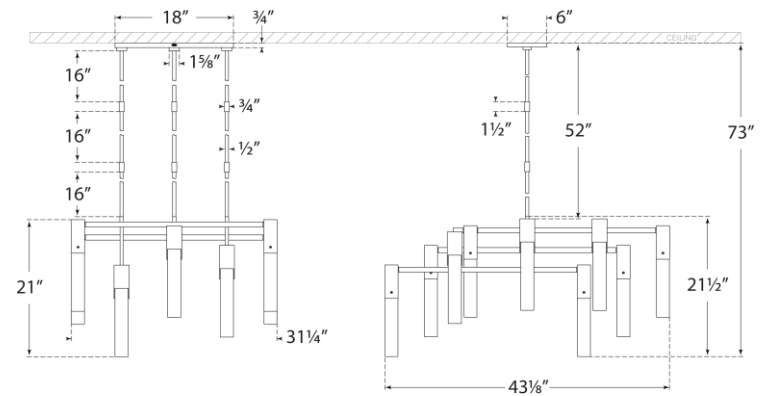

TEAR SHEET

Covet Large Chandelier

Item # KW 5115BZ-ALB

Designer: Kelly Wearstler

O/A Height: 73.5"

Fixture Height: 21.5"

Min. Custom Height: 27"

Width: 44" x 31.25"

Canopy: 6" x 18" Rectangle

Finishes: AB, BZ, PN

Shade Treatments: ALB

Socket: 12 - E26 Keyless

Wattage: 12 - 12 LED T10

Weight: 57 Pounds

Note: Bulb Included | Custom Height Available

Front View

Side View