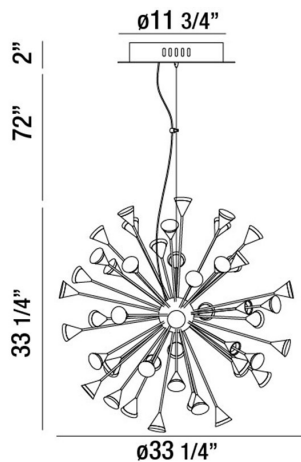

ESPLO, 33" ROUND CHANDELIER

PRODUCT DETAILS

No.	:	29029-013
Product Color	:	CHROME
Product Material	:	METAL
Shade / Accent Colour	:	FROSTED
Shade / Accent Material	:	ACRYLIC
Diameter	:	33.25"
Height	:	33.25"
Overall Height	:	107.25"
Weight	:	15.8lbs

LIGHT SOURCE DETAILS

Light Source Type	:	INTEGRATED LED
Input Voltage	:	120V
Bulb Voltage	:	120V
Total Wattage	:	106W
Total Lumen	:	8340lm
Kelvin	:	3000K
CRI	:	80+
Dimmable	:	Yes

Options Available

ITEM NO.	FINISH	SHADE
29029-013	CHROME	FROSTED

TECHNICAL DETAILS

Light Direction	:	Up or Down
Hanging Support Type	:	AIRCRAFT CABLE
Hanging Support Length	:	72"
Canopy / Backplate Height	:	2"
Canopy / Backplate Dia.	:	11.75"
Adjustable Lamp Head	:	No
Location	:	DRY
Approval	:	