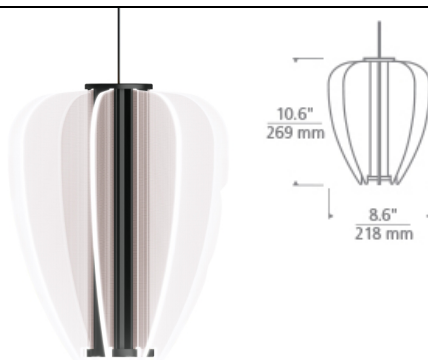

# Mini Nyra Pendant LED T20

## DESCRIPTION

Mini Nyra by Tech Lighting is a stunning collection truly reflecting the essence of modern LED art. Nyra Low-Voltage Pendant features light guide technology in geometrically shaped acrylic LED panels producing an ample amount of general illumination. Offered in two beautiful finishes, Plated Brass and Nightshade Black, Mini Nyra provides enhanced visual impact when installed in multiples with various sizes from the entire Nyra Collection. Low-Voltage pendants are great solution as individual pendants and complement our Tech Lighting Monorail Track System. Complete your look with the entire Nyra Collection including Line-Voltage Pendants and Linear Suspension. Includes 12 volt 16 watt 430 delivered lumen, 3000K, 90 CRI, LED module. Dimmable with low-voltage or magnetic dimmer (based on transformer). Includes 6 feet of field-cutable cable. Nightshade black supplied with bronze cable. Plated brass supplied with satin cable.

## INSTALLATION

Socket terminates with FreeJack male connector, which may be installed into a system connector. Elements ordered with a system prefix include a connector for that system.

## WEIGHT

4-4lb / 1.81-1.81kg ±

nightshade black      plated brass