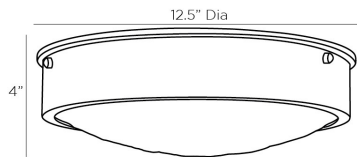

ARTERIOS

PIETRO FLUSH MOUNT

JAY JEFFERS

DJ49005

H: 4 IN, Dia: 12.50 IN

English Bronze, Cast Clear Glass

Contract Suitable As Is

The glass shade of this flushmount fixture is reminiscent of glass making in the 20th century. The molded clear glass and with the english bronze steel frame updates the typical flushmount fixture and brings style to any room, hallway, bathroom or closet. Finish will vary. Damp-rated, although limited covered outdoor areas may affect finish.

APPEARANCE

Material	Glass, Steel
Material Type	Cast
Finish	Clear, English Bronze
Finish Will Vary	true
Top Coat/Sealant	true

WIRING

Rating	Damp
LED Color Temp	3000K
LED CRI	90+
LED Compatible Dimmer	Non-Dimmable
LED Lumens	790
Cord	1 FT, Black/White, SVT
Socket	1, Integrated LED
Maximum Watt	8
Voltage	110-120 V
LED Lifespan	30,000

CERTIFICATIONS

Certifications	Mexico Australia, European Union, United Arab Emirates, United States, Canada
----------------	--

COMPLIANCY

UL/ETL	Yes
CB	Yes
RoHS	true

SHIPPING

Product Weight	7.75 LBS
Gross Weight 1	10 LBS
Shipping Box 1	H: 7.87 IN, L: 15.15 IN, W: 15.15 IN
Shipping Box 2	H: 0 IN, L: 0 IN, W: 0 IN
Shipping Box 3	H: 0