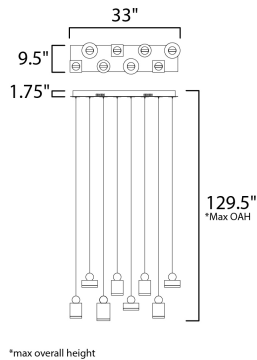

MEASUREMENTS

DIMENSION : 9.5" L x 33" W x 7.5" H
 MAX OAH : 129.5" OAH
 CANOPY : 9.5" W x 1.75" H x 32.25" L
 HANGING WEIGHT : 19.36 lb

LAMPING

INPUT VOLTAGE : 120V
 LUMENS : 3,570 Rated (1,940 Del.)
 BULB : 8 x 51W LED PCB Integrated , 51W Total
 BULB INCLUDED : (Integrated)
 DIMMABLE : Triac CL
 CRI : 80+ CRI
 COLOR_TEMP : 3000K