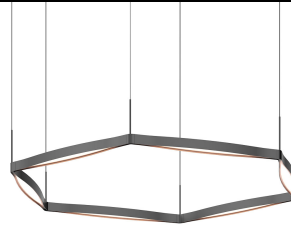

Project:

Ola LED Pendant Spec Sheet

SKU: 22QKRR01120PHA [Learn more at: https://sonnemanlight.com/ola-led-pendant](https://sonnemanlight.com/ola-led-pendant)

Description: Ola is a softly flowing modular system of linear elements that can be suspended individually or connected in multiple arrangements. Connected end to end they can form a continuous ribbon of light in a nearly limitless linear configuration.

Type #:

Dimensions

Height:	7.5"
Width:	55"
Length:	2.5"
Diameter:	54"
Canopy/Backplate/Base:	6"
Hanging Details:	6' Adjustable Cord/Cable
Size:	Single Ring
Canopy/Backplate/Base Height:	2"

Electrical Specs

Installation

Installation:	Licensed electrician required
Sloped Ceiling Compatible?:	Adapter Available
Minimum Hanging Height:	9"

Shade

Shade 1 Material:	Aluminum w/Optical Acrylic
-------------------	----------------------------