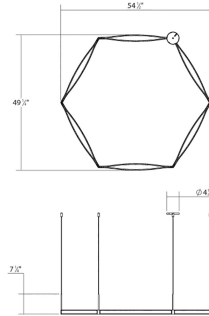

Type #:

Dimensions

Height:	7.5"
Width:	55"
Length:	2.5"
Diameter:	54"
Canopy/Backplate/Base:	6"
Hanging Details:	6' Adjustable Cord/Cable
Size:	Single Ring
Canopy/Backplate/Base Height:	2"

Electrical Specs