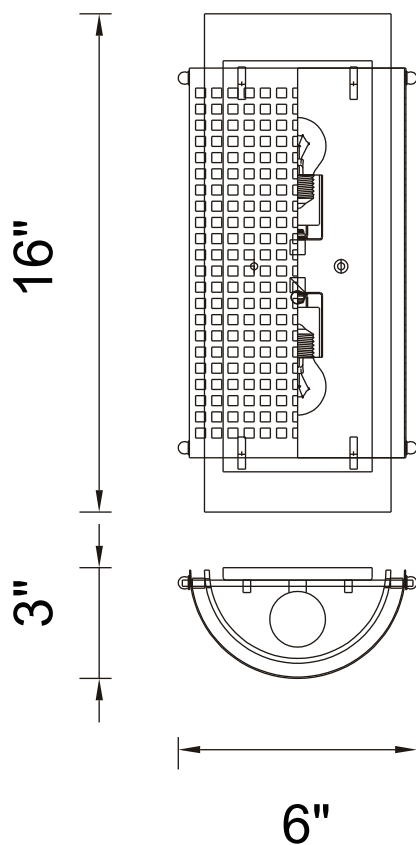

PROJECT: \_\_\_\_\_

FIXTURE TYPE: \_\_\_\_\_

LOCATION: \_\_\_\_\_

CONTACT/PHONE: \_\_\_\_\_

Item	5209W6SN
Collection	CHECKERED
Finish	Satin Nickel
Glass	Forsted
Crystal	-----
Input	120V AC,60HZ,AC

Shade	-----
Length/Dia.	6"
Width/Ext.	3"
Height	16"
Maximum	-----
Lumens	-----

Light Source	E26
Bulb Info.	2×60W
Included	-----
Dimmable	Yes
Color	-----
Weight	-----