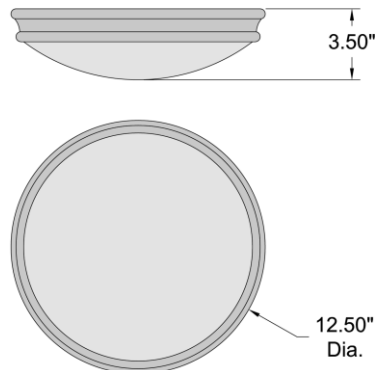

Stock Code: **20725-ORB/OPL**

Collection: Atom

PRODUCT INFORMATION

Base: 20725 Parent: 20725
Mounting Type: Ceiling UPC: 641594003147
Finish: Oil Rubbed Bronze
Diffuser: Opal

PRODUCT MEASUREMENTS

FIXTURE	BACKPLATE / CANOPY
Length:	Length
Width:	Width:
Diameter 12.5"	Diameter:
Height: 3.5"	Height: 1.75"
Extension:	
Overall Height:	

TECHNICAL SPECIFICATIONS

SPECIFICATIONS

Frame Material: Steel
Diffuser Material: Glass
Lamping Type: E-26 (Incandescent) Jbox: Standard
Lamping Base: E-26 Lamp Wattage: 60 W
Lamp Quantity: 2 Total Wattage: 120 W
Voltage: 120v Lamps Included: No

Additional Notes:

Custom Finish 5 Piece Minimum Order Quantity

Project Name: _____

Location: _____

Type: _____

Quantity: _____

Notes: _____

LINE DRAWING

IES FILE

In addition to Access Lighting's purchase and warranty terms and conditions, by signing below or placing an order, you agree that you are authorized to bind the entity placing any order and acknowledge the following: All of sizes and measurements are approximate and all images are for illustrative purposes only. In the event of an inconsistency, the "Product Measurements" section controls. There also may be slight differences in the colors and designs compared to the displayed and printed images.