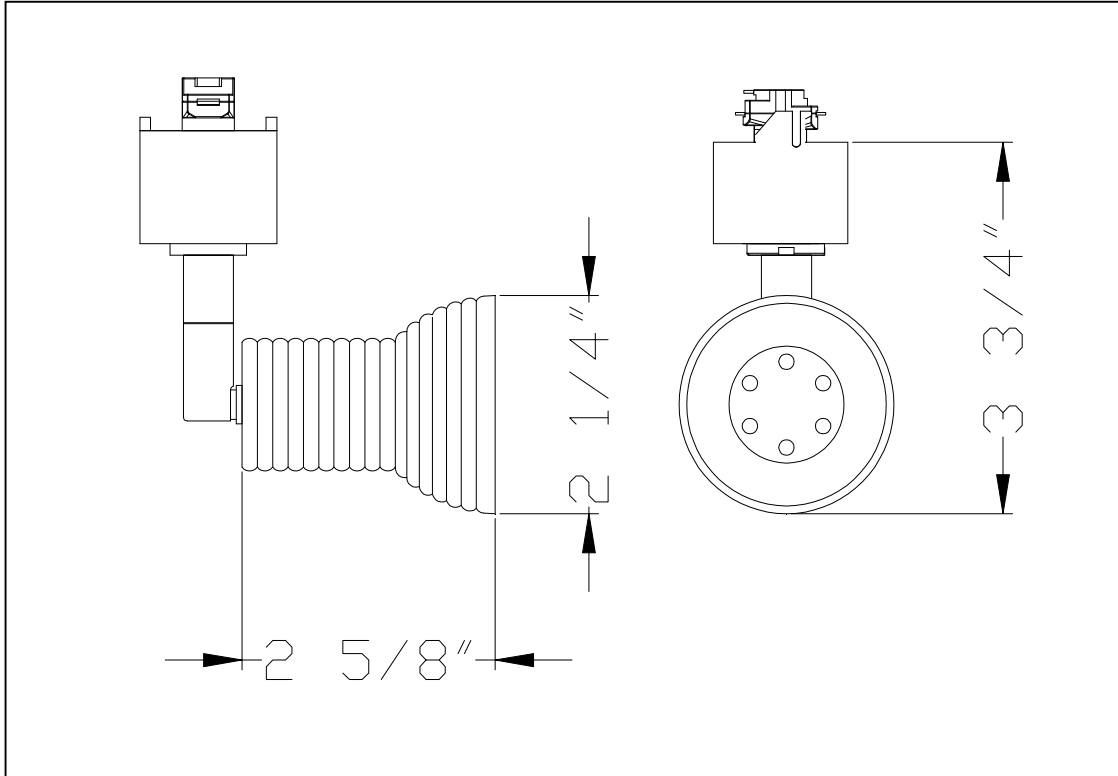

Model No. : HT-968

Rotation : 355 degree

Capability : 90 degree from horizontal

Bulb : GU10 (halogen)

Socket : GU10

Voltage : 120V

Wattage : 50W Max.

Finish : BK (black), WH (white), RU (rust), DB (dark bronze), BS (brushed steel)