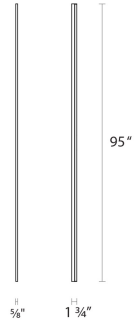

Project:

Stiletto Lungo LED Wall Bar Spec Sheet

SKU: 2338.25 Learn more at:
<https://sonnemanlight.com/stiletto-lungo-led-wall-bar>

Description: **Stiletto's ultra-sophisticated and extraordinarily precise solid acrylic is thrust through a minimally present aluminum channel, radiating perfectly even LED illumination from within.** Stiletto Lungo mounts flush to the wall without a canopy and can be installed in a vertical or a horizontal orientation. Also available as a [Dimmable LED Sconce/Bath Bar](#) and [Pendant](#).

Type #:

Dimensions

Height:	0.625"
Width:	95"
Extends:	1.75"
Minimum Extension:	1.75"
Maximum Extension:	1.75"
Size:	96"

Electrical Specs

Bulb(s) Included?:	Yes
Bulb 1 Type:	Integral LED
Input Voltage:	120-277VAC
Wattage:	32
Initial Lumens:	2900
Delivered Lumens2:	2247
Color Temperature:	3000K
CRI:	90
Power Supply Type:	Driver
Power Supply Quantity:	1
Power Supply Location:	Remote
Dimming Type:	TRIAC & ELV @120V / 0-10V
Bulb Max Wattage:	32

Installation

Installation:	Licensed electrician required
Installation Orientation:	Any Orientation

Shipping

Carton 1 L x W x H:	89" X 4" X 4"
Carton 1 Gross Weight:	10 LBS
Fixture Weight:	8

Shade

Shade 1 Material:	Optical Acrylic
-------------------	-----------------