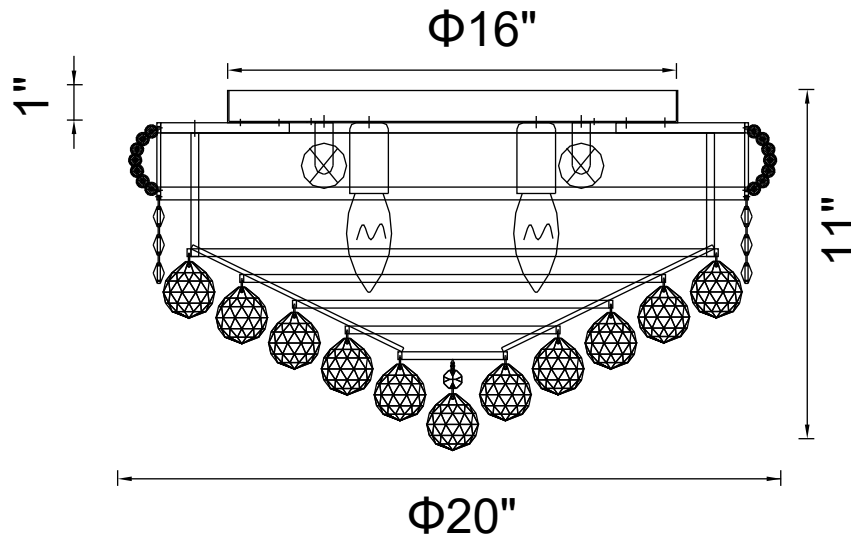

PROJECT: _____

FIXTURE TYPE: _____

LOCATION: _____

CONTACT/PHONE: _____

Item	8001C20C
Collection	KINGDOM
Finish	Chrome
Glass	-----
Crystal	Clear
Input	120V AC,60HZ,AC

Shade	-----
Length/Dia.	20"
Width/Ext.	-----
Height	11"
Maximum	-----
Lumens	-----

Light Source	E12
Bulb Info.	8×60W
Included	-----
Dimmable	Yes
Color	-----
Weight	