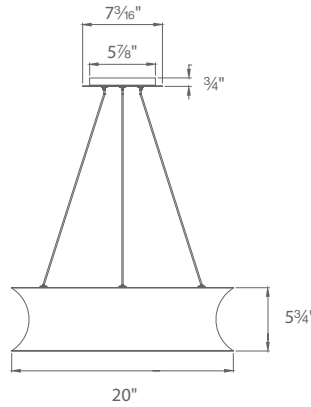

TANGO – model: PD-34620

LED Interior Pendant & Chandelier

Fixture Type:

Catalog Number:

Project: _____

Location: _____

PRODUCT DESCRIPTION

Rhythmic beats reverberate in a dramatic larger than life pendant. A luxuriously cinched drum design carefully adorned in gold leaf or silver leaf and thinly lacquered for a lustrous matte finish. Tango is simple made sexy.

FEATURES

- ETL & cETL damp location listed
- Driver located in outlet box
- Universal driver (120V-220V-277V)
- Full range dimming when used with compatible dimmers
- 85,000 hour potential life
- Color Temp: 3000K
- CRI: 90

SPECIFICATIONS

Construction: Steel.

Light Source: High output LED.

Finish: Gold Leaf (GL), Silver Leaf (SL).

Standards: ETL & cETL damp location listed.

ORDER NUMBER

Model	Diameter	Wattage	Voltage	LED Lumens	Delivered Lumens	Finish
PD-34620	20"	41	120V-220V-277V	2400	1192	GL Gold Leaf SL Silver Leaf

Example: **PD-34620-GL**

modernforms.com
Phone (800) 526.2588
Fax (800) 526.2585

Headquarters/Eastern Distribution Center
44 Harbor Park Drive
Port Washington, NY 11050

Central Distribution Center
1600 Distribution Ct
Lithia Springs, GA 30122

Western Distribution Center
1750 Archibald Avenue
Ontario, CA 91760