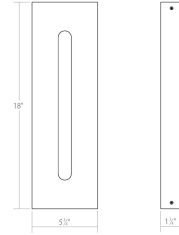

## Tairu LED Sconce Spec Sheet

SKU: 7447.74-WL    Learn more at:  
<https://sonnemanlight.com/tairu-led-sconce>

Description: A curved rectilinear reflector symmetrically radiates light from the centered LED source, softly illuminating the surrounding area.

### Dimensions

Height:	18"
Width:	5.75"
Extends:	2"
Minimum Extension:	2"
Maximum Extension:	2"
Size:	18"
Canopy/Backplate/Base Width:	4.5
Canopy/Backplate/Base Height:	18

### Shipping

Carton 1 L x W x H:	23" X 11" X 7"
Carton 1 Gross Weight:	8 LBS
Fixture Weight:	6