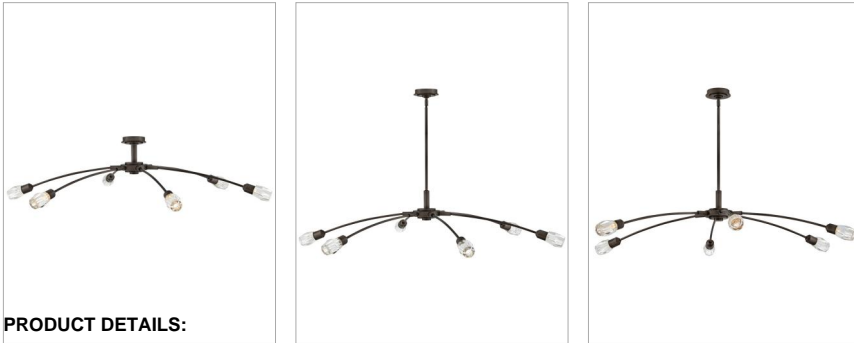

ATERA

FR33328BX

EXTRA LARGE SINGLE TIER CHANDELIER

Atera meets at the corner of transitional and modern design to bring a breath of freshness into any space. The low-profile look has a high impact on style, with outreaching arms capped with elegant cut crystals.

DETAILS	
FINISH:	Black Oxide
MATERIAL:	Steel
GLASS:	Faceted Clear Crystal
SLOPE DEGREE:	90
DIMMABLE:	YES, CL TYPE DIMMER (SSL7A)

DIMENSIONS	
WIDTH:	60"
HEIGHT:	10"
WEIGHT:	19.3lb

LIGHT SOURCE	
LIGHT SOURCE:	Socketed
VOLTAGE:	120v

MOUNTING	
CANOPY:	5" Dia.
LEAD WIRE:	1 X 120"
MAX HEIGHT:	42.8

SHIPPING	
CARTON LENGTH:	20.8
CARTON WIDTH:	19.8
CARTON HEIGHT:	29
CARTON WEIGHT:	24.4

PRODUCT DETAILS:

- Atera requires a T6 lamp.
- This item may be hung on a sloped ceiling
- This fixture includes multiple down stems in various lengths to customize the installation height of the fixture, including one 6" stem and two 12" stems
- Convertible fixture can be hung as a pendant or semi-flush mount
- Suitable for use in dry (indoor) locations as defined by NEC and CEC. Meets United States UL Underwriters Laboratories & CSA Canadian Standards Association Product Safety Standards.
- Low-profile look with high impact on style
- Steel arms capped with elegant cut crystals
- Bold silhouette with dramatic details creates a modern statement