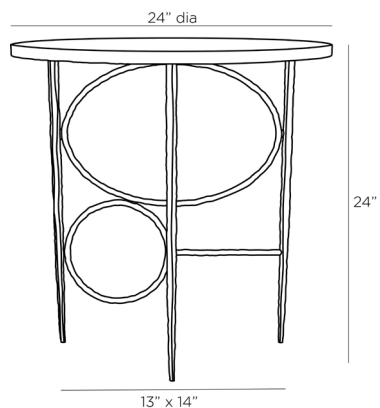

ARTERIOS

SIMEON END TABLE

6976
H: 24 IN, Dia: 24.00 IN
Blackened

Modern, chain-link loops made from blackened iron form the dynamic base of our Simeon end table. Sitting loose atop is a white marble, the high-contrast accent piece adds a playful geometric touch to any space. Marble will vary.

APPEARANCE

Material	Iron, Marble
Finish	Blackened Iron, White
Finish Will Vary	true
Top Coat/Sealant	true

DIMENSIONS

Foot Print	W: 13 IN, D: 14 IN
Table Top	H: 1 IN
Clearance	3"
Diagonal Dimension	33 IN

SHIPPING

Product Weight	52 LBS
Gross Weight 1	31.53 LBS
Gross Weight 2	37.5 LBS
Shipping Box 1	H: 24.8 IN, L: 24.8 IN, W: 26 IN
Shipping Box 2	H: 5.5 IN, L: 28.35 IN, W: 28.75 IN

ADDITIONAL INFO

Leg Or Foot Application	None
-------------------------	------