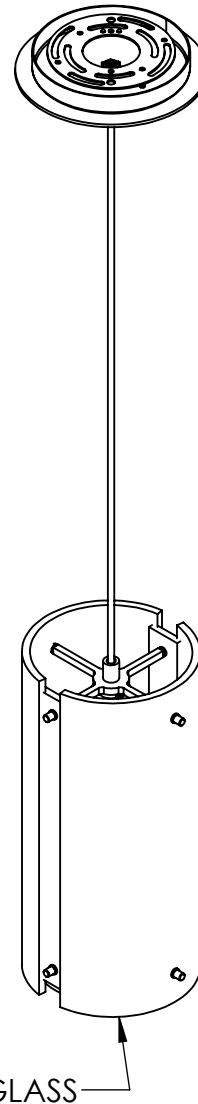

Collection: TEXTURED GLASS

Product #: LAB0044-12-C

ELECTRICAL OPTIONS				
Product #	Electrical Type	Bulb Type	Wattage	Socket Type
LAB0044-12-XX-XX-XXX-E2	Incandescent	A19	60	Medium E26
LAB0044-12-XX-XX-XXX-G2	Flourescent	CFL/LED RETRO	13	GU-24

Bulbs Not Included

Visit hammertonstudio.com for product options and specifications.

2/21/2018 (A)

Mounting Packet: Y	Electrical Type: SEE TABLE
Approximate lbs.: 6	Bulb Qty: 1 Bulb Type: SEE TABLE
Finish: SEE WEB SITE FOR OPTIONS	Wattage: SEE TABLE Voltage: 120
Top Diffuser: OPEN	Socket Type: SEE TABLE
Bottom Diffuser: FROSTED ACRYLIC	UL Location: DRY

Mounting Detail

MOUNTS DIRECTLY TO J-BOX

All fixtures created by Hammerton are handcrafted by artisans. Dimensions may vary up to 7/8".

© Copyright 2016. All rights in design, detail or invention of this drawing are reserved as the property of Hammerton. Any imitation or adaptation without written consent is strictly prohibited.