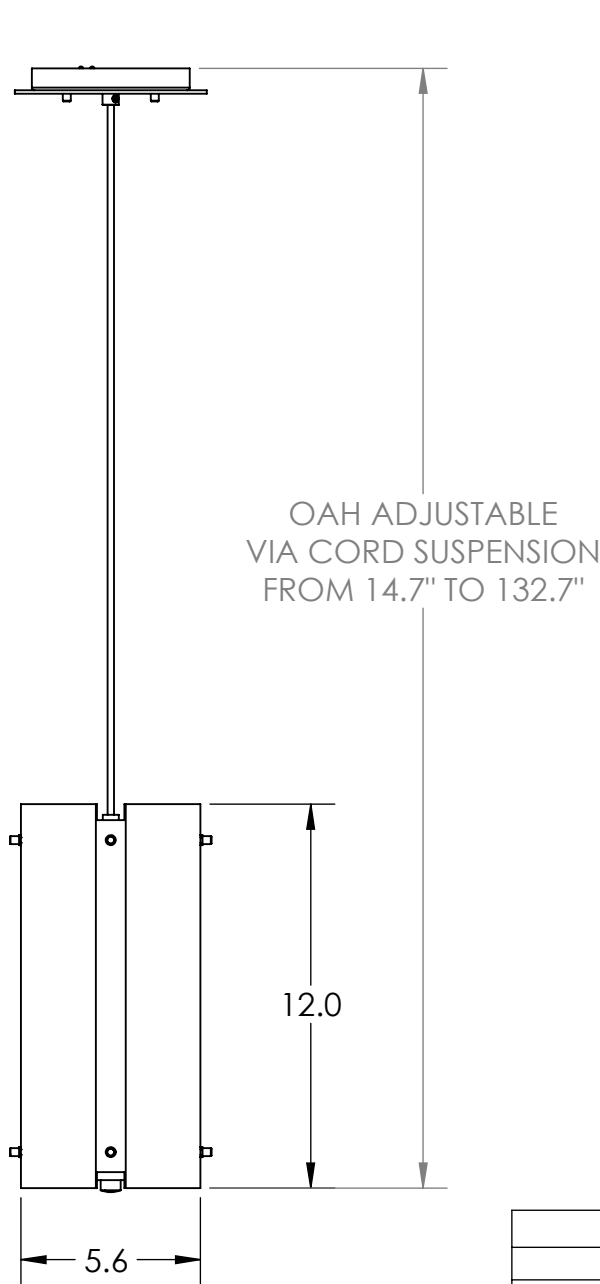

Collection: TEXTURED GLASS

Product #: LAB0044-12-C

ELECTRICAL OPTIONS				
Product #	Electrical Type	Bulb Type	Wattage	Socket Type
LAB0044-12-XX-XX-XXX-E2	Incandescent	A19	60	Medium E26
LAB0044-12-XX-XX-XXX-G2	Flourescent	CFL/LED RETRO	13	GU-24

Bulbs Not Included

Visit hammertonstudio.com for product options and specifications.

2/21/2018 (A)

Mounting Packet: Y	Electrical Type: SEE TABLE
Approximate lbs.: 6	Bulb Qty: 1 Bulb Type: SEE TABLE
Finish: SEE WEB SITE FOR OPTIONS	Wattage: SEE TABLE Voltage: 120
Top Diffuser: OPEN	Socket Type: SEE TABLE
Bottom Diffuser: FROSTED ACRYLIC	UL Location: DRY

Mounting Detail

MOUNTS DIRECTLY TO J-BOX

All fixtures created by Hammerton are handcrafted by artisans. Dimensions may vary up to 7/8".

© Copyright 2016. All rights in design, detail or invention of this drawing are reserved as the property of Hammerton. Any imitation or adaptation without written consent is strictly prohibited.