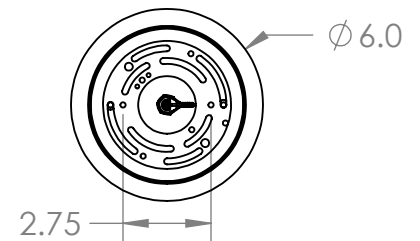

Bulbs Not Included

Visit hammertonstudio.com for product options and specifications.

2/21/2018 (A)

Mounting Packet: Y	Electrical Type: SEE TABLE
Approximate lbs.: 6	Bulb Qty: 1 Bulb Type: SEE TABLE
Finish: SEE WEB SITE FOR OPTIONS	Wattage: SEE TABLE Voltage: 120
Top Diffuser: OPEN	Socket Type: SEE TABLE
Bottom Diffuser: FROSTED ACRYLIC	UL Location: DRY

Mounting Detail

MOUNTS DIRECTLY TO J-BOX

All fixtures created by Hammerton are handcrafted by artisans. Dimensions may vary up to 7/8".

© Copyright 2016. All rights in design, detail or invention of this drawing are reserved as the property of Hammerton. Any imitation or adaptation without written consent is strictly prohibited.