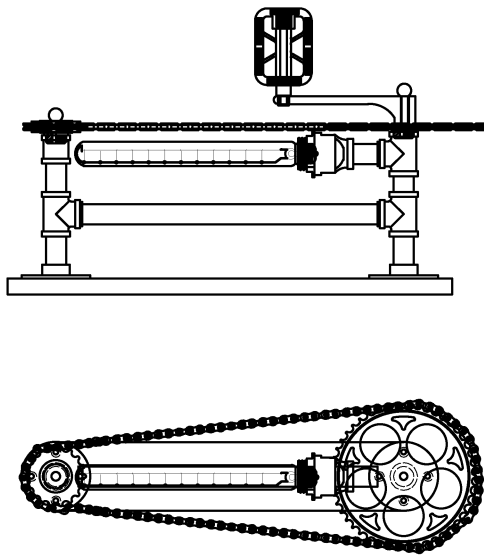

Trade Mark:
CRYSTAL WORLD INC

Product Name: Wall lamp
Model :9707W8-1
120Vac, 60Hz,AC ONLY
Lamp Size:W8"*H24"*E14"

PENDANT LAMP ASSEMBLY INSTRUCTIONS

1. Please take off the plastic sheet from the lamp body.
2. Install bulbs(NOT INCLUDED).USE **120V E26** | **1*40W Max.**