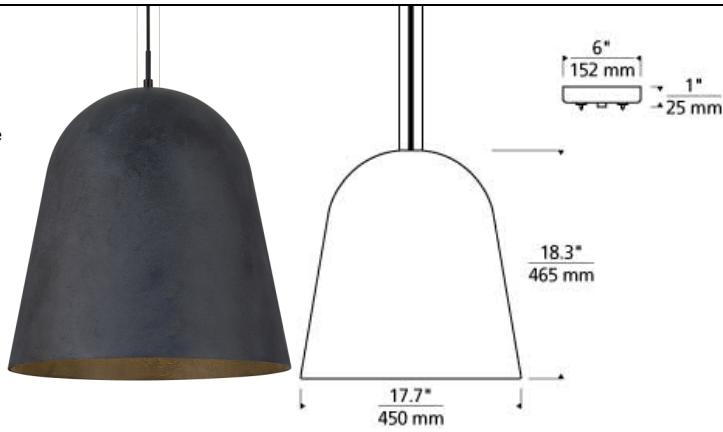

LINE - VOLTAGE PENDANTS / SUSPENSION

Fett Pendant LED T20

DESCRIPTION

The Fett pendant light from Tech Lighting is an instant classic. This significantly scaled pendant light cohesively blends its characteristic domed silhouette with its incredibly deep, weathered zinc finish. Its wonderfully imperfect signature texture is naturally created during a meticulous molten aluminum sand casting process that results in a noticeably thick shade that projects a truly monolithic presence. The scale and impact this large pendant light brings to a space makes it ideal for dining room lighting, living room lighting and home office lighting. Whether you select the efficient LED lamping or standard incandescent lamping, both options are fully dimmable to create the desired ambiance. Rated for (1)150 watt E26 medium base lamp (Lamp Not Included). LED version includes 120 volt 12 watt, 900 delivered lumen, 3000K, medium base LED G40 lamp. Fixture provided with twelve feet of field-cutttable cloth cord. LED version dimmable with LED compatible dimmer.

INSTALLATION

This product can mount to either a 4" square electrical box with round plaster ring or an octagonal electrical box (not included).

ACCESSORIES & OPTICAL CONTROLS

Line-voltage Swag Hook

WEIGHT