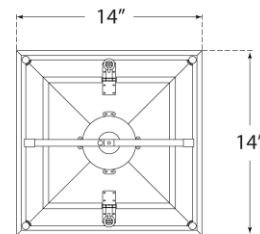

TEAR SHEET

Coventry Small Lantern

Item # CHC 5108BLK/AB-CG

Designer: Chapman & Myers

Height: 27.25"

Width: 14"

Canopy: 5.5" Round

Finishes: BLK/AB, WHT/AB

Glass Options: CG

Socket: 4 - E12 Candelabra

Wattage: 4 - 40 C11

Weight: 31 Pounds

Top View

Front View