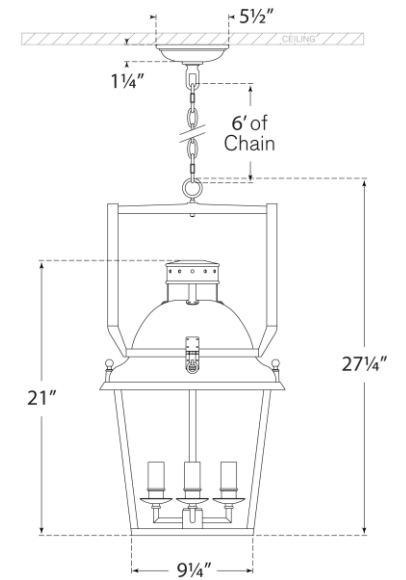

TEAR SHEET

Coventry Small Lantern

Item # CHC 5108BLK/AB-CG

Designer: Chapman & Myers

Height: 27.25"

Width: 14"

Canopy: 5.5" Round

Finishes: BLK/AB, WHT/AB

Glass Options: CG

Socket: 4 - E12 Candelabra

Wattage: 4 - 40 C11

Weight: 31 Pounds

Top View

Front View