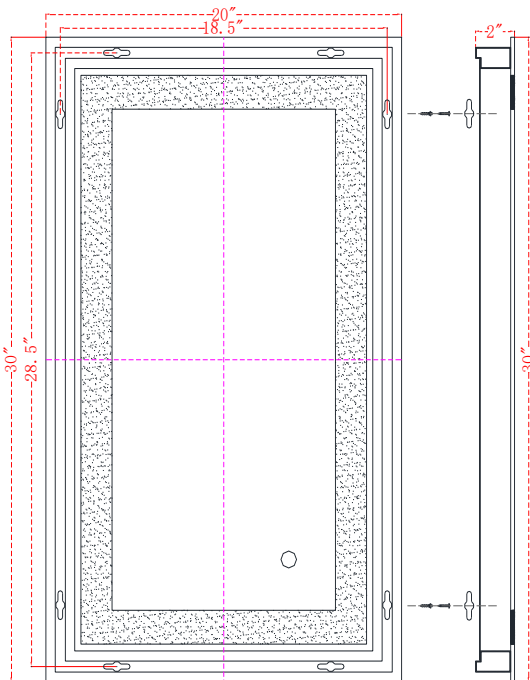

MRE12030

W20" X H30" CRI 90 CCT (K) 4200K, 6400K, 3000K 485 Lumens

LED Mirror Light

Elitco Lighting

Project

Location

PRODUCT DESCRIPTION

IP44 Rated LED Backlit Bathroom Wall Mirror, High polished silver mirror with 4 panel lights. Epoxy powder coated mild steel back box. LED Mirror Light is designed to provide 40,000 hours of life.

SPECIFICATIONS:

- Mirror Size: W20" X H30"
- Lamp power: 40.4W;
- Lumens: 485lm
- CRI \geq 0.9;
- CCT: 4200K, 6400K, 3000K
- Watts per color temperature :28W+14W+14W
- Dimming LED
- Electronic Driver: Input 110-120V, output DC 12V
- Defogger
- Luminaire Disconnect
- Changeable LED light strip
- Primary Material: SPCC+GLASS
- UL Approved

FINISHES: Glossy White Back box Gray

INSTALLATION:

1. Mount the chassis on the wall, the chassis can be horizontal and vertical hanging.
2. Install lamps
3. Wiring
4. Powder connection
5. Hang mirror on chassis

Size: W20" X H30"

LABELS: UL/CUL listed (CUL listed number: E479383), IP Rating: IP44.